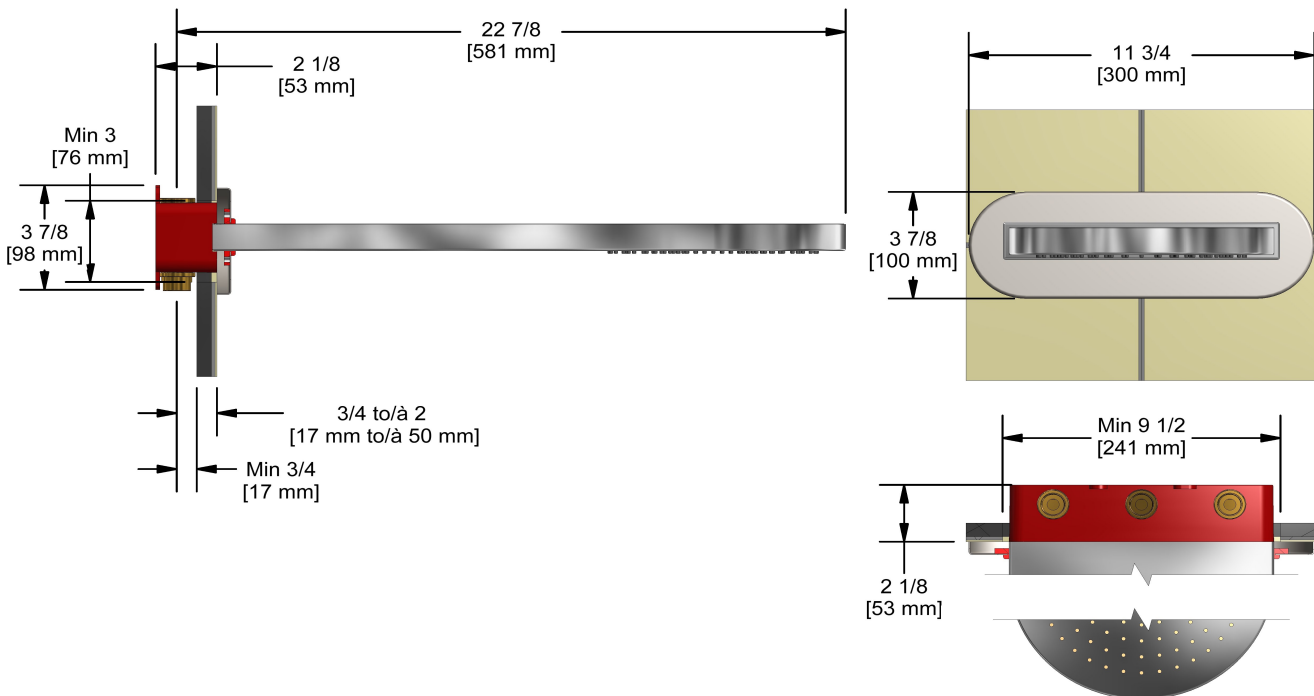

Sizes, models and finishes may differ from those presented.

Warranty

This **Riobel Inc.** product you have purchased carries a Limited Lifetime Warranty on the chrome, PVD finish, blacks and all working parts and is guaranteed from the initial purchase date against all manufacturing defects. All other finishes, including plastic components, are guaranteed for one year. All electric and/or electronic parts are covered by a 5-year limited warranty.

Customer Service

Ontario, West Canada : 888-287-5354 Quebec, Maritimes, United States : 866-473-8442