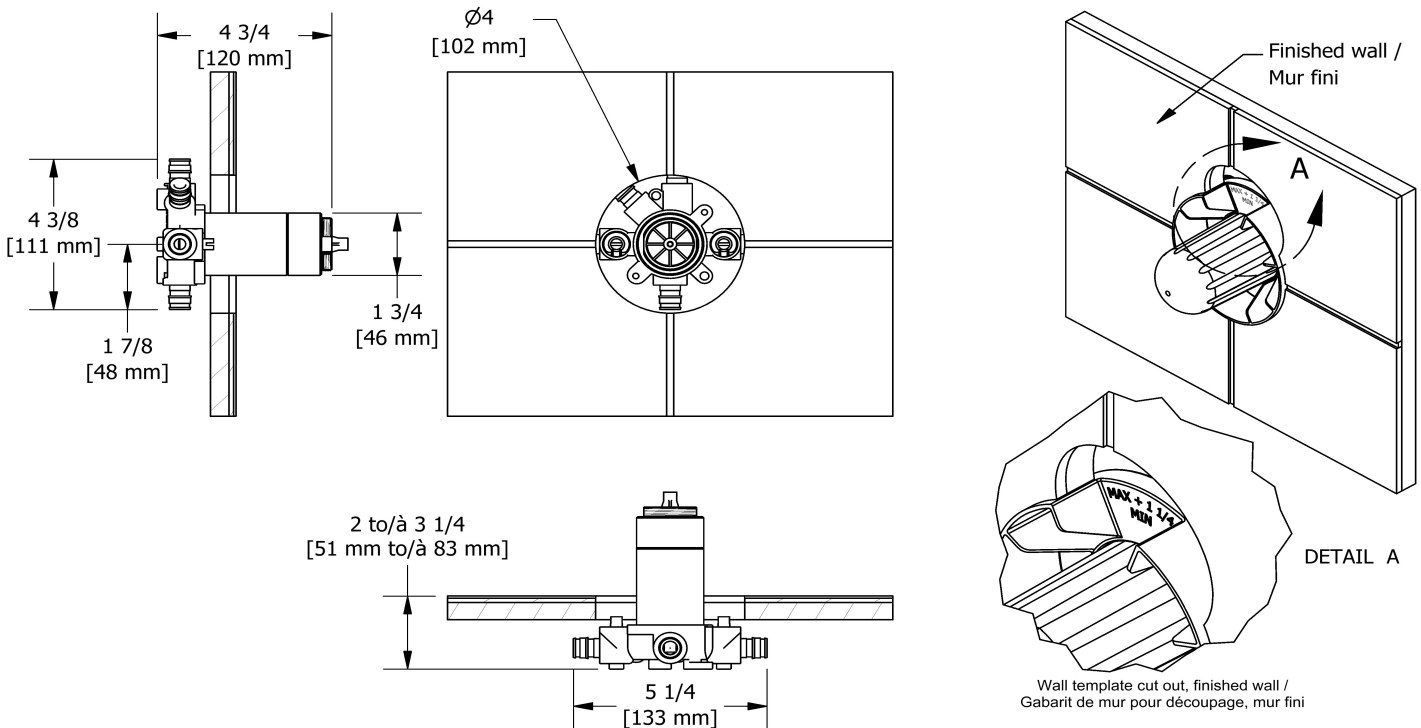

Sizes, models and finishes may differ from those presented.

Warranty

This **Riobel Inc.** product you have purchased carries a Limited Lifetime Warranty on the chrome, PVD finish, blacks and all working parts and is guaranteed from the initial purchase date against all manufacturing defects. All other finishes, including plastic components, are guaranteed for one year. All electric and/or electronic parts are covered by a 5-year limited warranty.

Customer Service

Ontario, West Canada : 888-287-5354 Quebec, Maritimes, United States : 866-473-8442