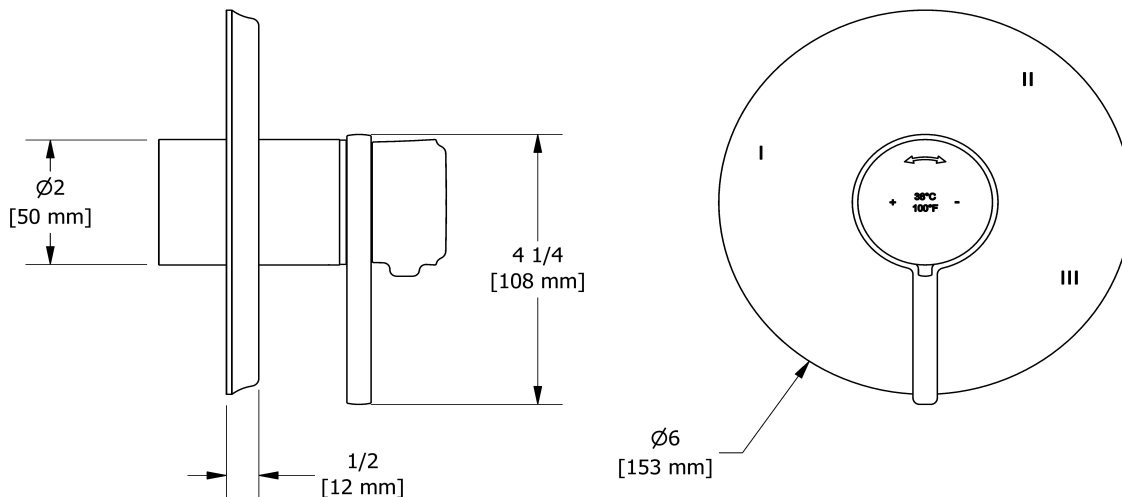

Sizes, models and finishes may differ from those presented.

Warranty

This **Riobel Inc.** product you have purchased carries a Limited Lifetime Warranty on the chrome, PVD finish, blacks and all working parts and is guaranteed from the initial purchase date against all manufacturing defects. All other finishes, including plastic components, are guaranteed for one year. All electric and/or electronic parts are covered by a 5-year limited warranty.

Customer Service

Ontario, West Canada : 888-287-5354 Quebec, Maritimes, United States : 866-473-8442