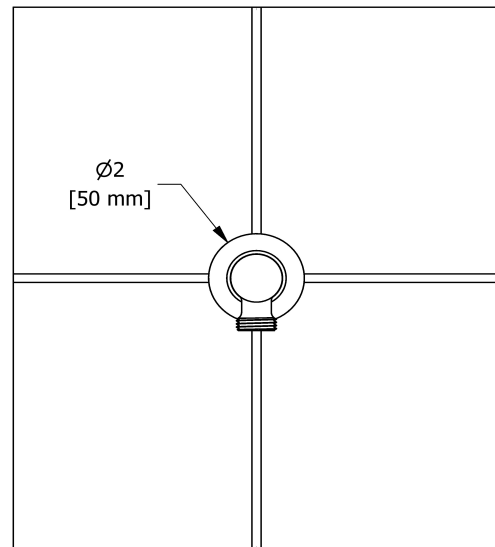

Sizes, models and finishes may differ from thoses presented.

Warranty

This **Riobel Inc.** product you have purchased carries a Limited Lifetime Warranty on the chrome, PVD finish, blacks and all working parts and is guaranteed from the initial purchase date against all manufacturing defects. All other finishes, including plastic components, are guaranteed for one year. All electric and/or electronic parts are covered by a 5-year limited warranty.

Customer Service

Ontario, West Canada : 888-287-5354 Quebec, Maritimes, United States : 866-473-8442