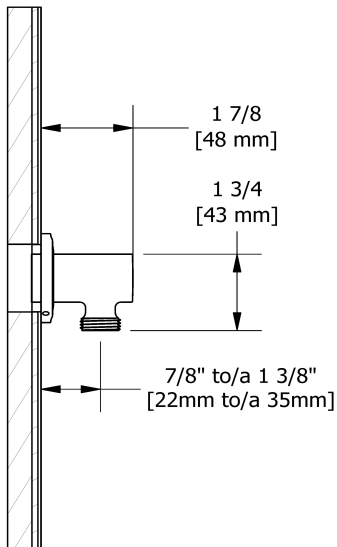

Sizes, models and finishes may differ from thoses presented.

Warranty

This **Riobel Inc.** product you have purchased carries a Limited Lifetime Warranty on the chrome, PVD finish, blacks and all working parts and is guaranteed from the initial purchase date against all manufacturing defects. All other finishes, including plastic components, are guaranteed for one year. All electric and/or electronic parts are covered by a 5-year limited warranty.

Customer Service

Ontario, West Canada : 888-287-5354 Quebec, Maritimes, United States : 866-473-8442