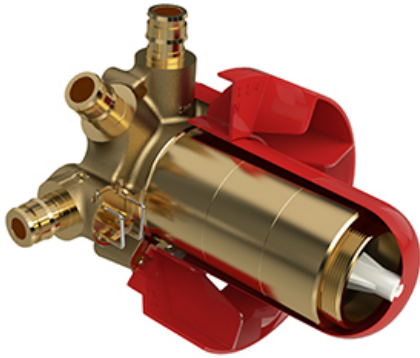

Customer Service

Ontario, West Canada : 888-287-5354 Quebec, Maritimes, United States : 866-473-8442

3-way Type T/P coaxial valve rough without cartridge
 EXPANSION PEX
R45-EX

Specifications

Descriptions

- TXX45XX or TXX47XX trim required to complete
- Service valves
- Rough only
- Three 1/2" outlets EXPANSION PEX
- 1/2" inlet EXPANSION PEX
- Test cap