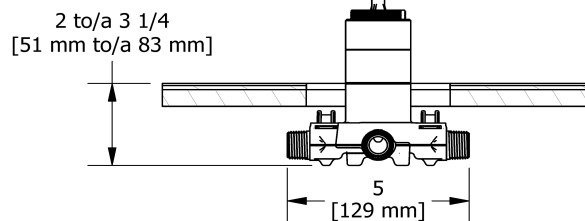

Certifications

- CSA B125.1
- ASME A112.18.1
- ASSE 1016
- CMR248 Approval

UPC®