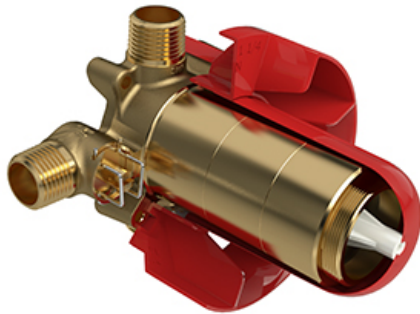

2-way Type T/P coaxial valve rough
R23

Specifications

Descriptions

- Test cap
- Service valves
- ½" inlet male NPT or sweat
- Two ½" outlets male NPT or sweat
- TXX23XX or TXX44XX trim required to complete
- Rough only

Available colors

- :

Certifications

- CSA B125.1
- ASME A112.18.1
- ASSE 1016
- CMR248 Approval

UPC®

Sizes, models and finishes may differ from thoses presented.

Warranty

This **Riobel Inc.** product you have purchased carries a Limited Lifetime Warranty on the chrome, PVD finish, blacks and all working parts and is guaranteed from the initial purchase date against all manufacturing defects. All other finishes, including plastic components, are guaranteed for one year. All electric and/or electronic parts are covered by a 5-year limited warranty.

Customer Service

Ontario, West Canada : 888-287-5354 Quebec, Maritimes, United States : 866-473-8442