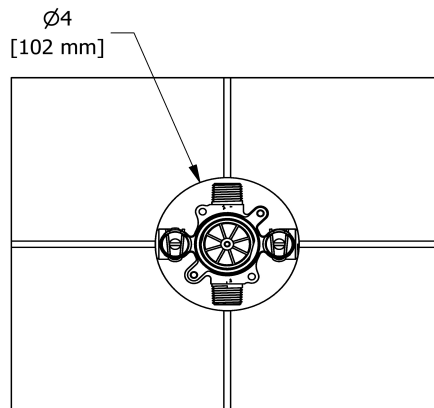

Certifications

- CSA B125.1
- ASME A112.18.1
- ASSE 1016
- CMR248 Approval

UPC®