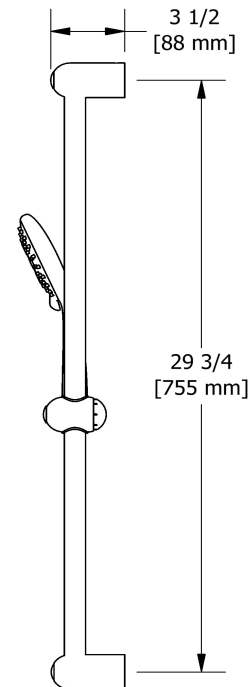

Certifications

- CSA B125.1
- ASME A112.18.1
- CMR248 Approval

Sizes, models and finishes may differ from those presented.

Warranty

This **Riobel Inc.** product you have purchased carries a Limited Lifetime Warranty on the chrome, PVD finish, blacks and all working parts and is guaranteed from the initial purchase date against all manufacturing defects. All other finishes, including plastic components, are guaranteed for one year. All electric and/or electronic parts are covered by a 5-year limited warranty.

Customer Service

Ontario, West Canada : 888-287-5354 Quebec, Maritimes, United States : 866-473-8442