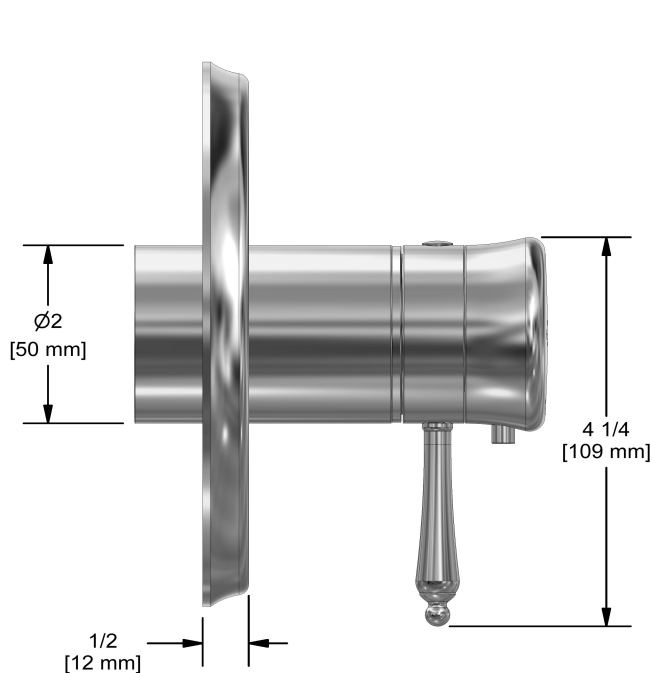

Sizes, models and finishes may differ from those presented.

Warranty

This **Riobel Inc.** product you have purchased carries a Limited Lifetime Warranty on the chrome, PVD finish, blacks and all working parts and is guaranteed from the initial purchase date against all manufacturing defects. All other finishes, including plastic components, are guaranteed for one year. All electric and/or electronic parts are covered by a 5-year limited warranty.

Customer Service

Ontario, West Canada : 888-287-5354 Quebec, Maritimes, United States : 866-473-8442