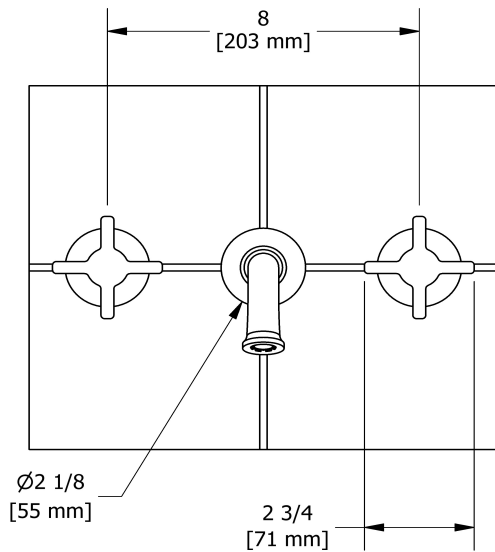

Sizes, models and finishes may differ from those presented.

Warranty

This **Riobel Inc.** product you have purchased carries a Limited Lifetime Warranty on the chrome, PVD finish, blacks and all working parts and is guaranteed from the initial purchase date against all manufacturing defects. All other finishes, including plastic components, are guaranteed for one year. All electric and/or electronic parts are covered by a 5-year limited warranty.

Customer Service

Ontario, West Canada : 888-287-5354 Quebec, Maritimes, United States : 866-473-8442