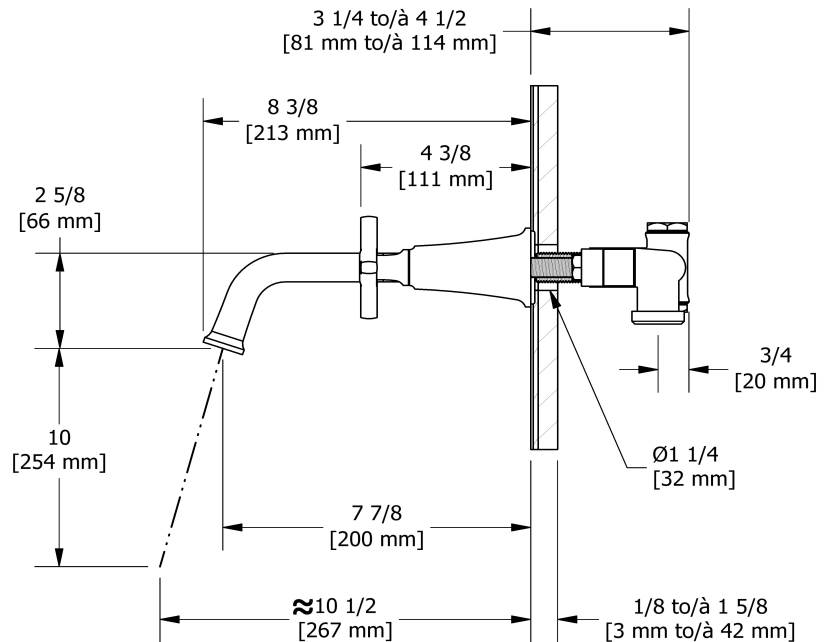

Sizes, models and finishes may differ from those presented.

Warranty

This **Riobel Inc.** product you have purchased carries a Limited Lifetime Warranty on the chrome, PVD finish, blacks and all working parts and is guaranteed from the initial purchase date against all manufacturing defects. All other finishes, including plastic components, are guaranteed for one year. All electric and/or electronic parts are covered by a 5-year limited warranty.

Customer Service

Ontario, West Canada : 888-287-5354 Quebec, Maritimes, United States : 866-473-8442