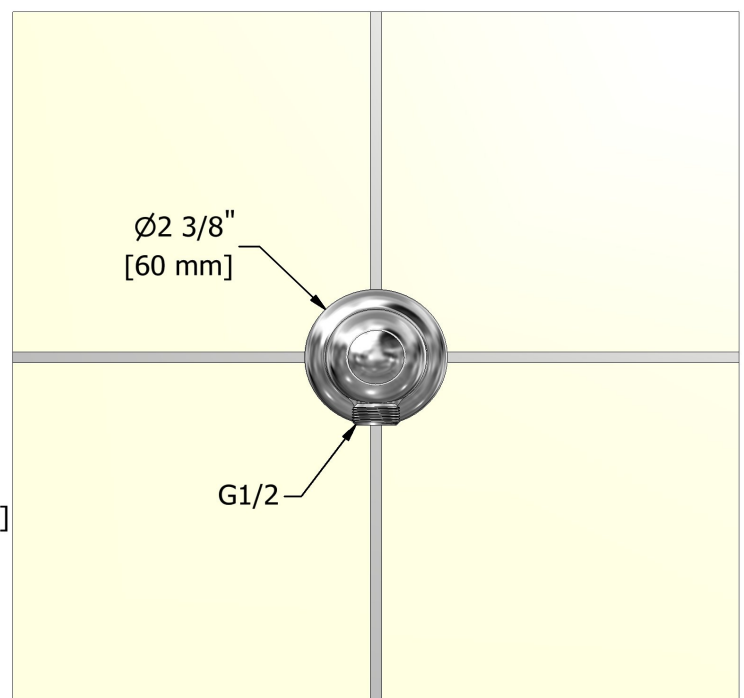

Sizes, models and finishes may differ from thoses presented.

Warranty

This **Riobel Inc.** product you have purchased carries a Limited Lifetime Warranty on the chrome, PVD finish, blacks and all working parts and is guaranteed from the initial purchase date against all manufacturing defects. All other finishes, including plastic components, are guaranteed for one year. All electric and/or electronic parts are covered by a 5-year limited warranty.

Customer Service

Ontario, West Canada : 888-287-5354 Quebec, Maritimes, United States : 866-473-8442