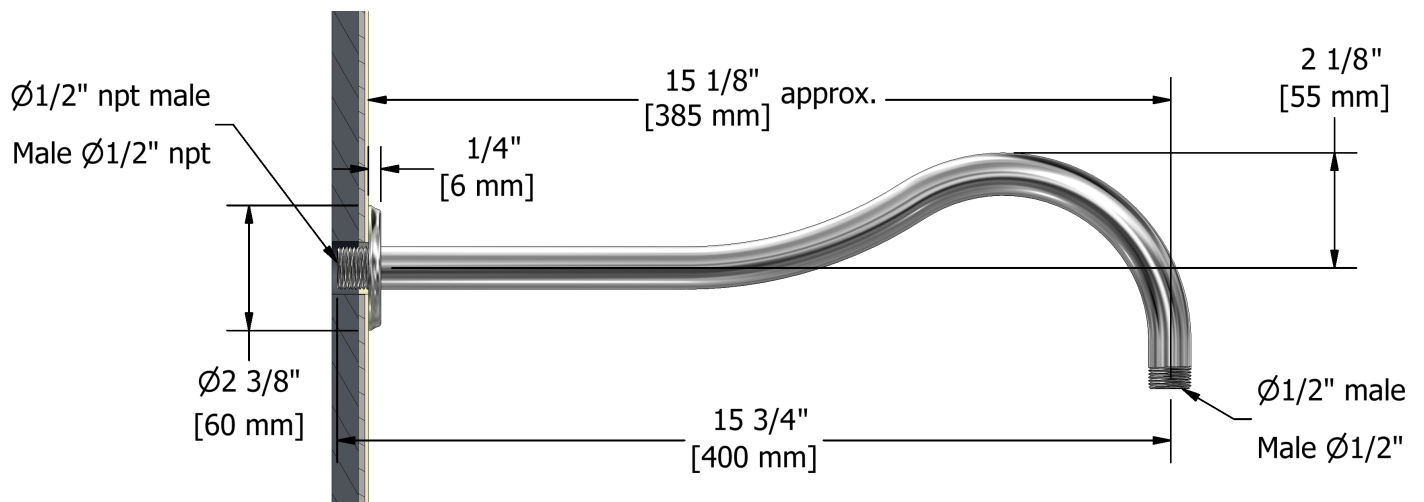

Sizes, models and finishes may differ from thoses presented.

Warranty

This **Riobel Inc.** product you have purchased carries a Limited Lifetime Warranty on the chrome, PVD finish, blacks and all working parts and is guaranteed from the initial purchase date against all manufacturing defects. All other finishes, including plastic components, are guaranteed for one year. All electric and/or electronic parts are covered by a 5-year limited warranty.

Customer Service

Ontario, West Canada : 888-287-5354 Quebec, Maritimes, United States : 866-473-8442

2020.11.07