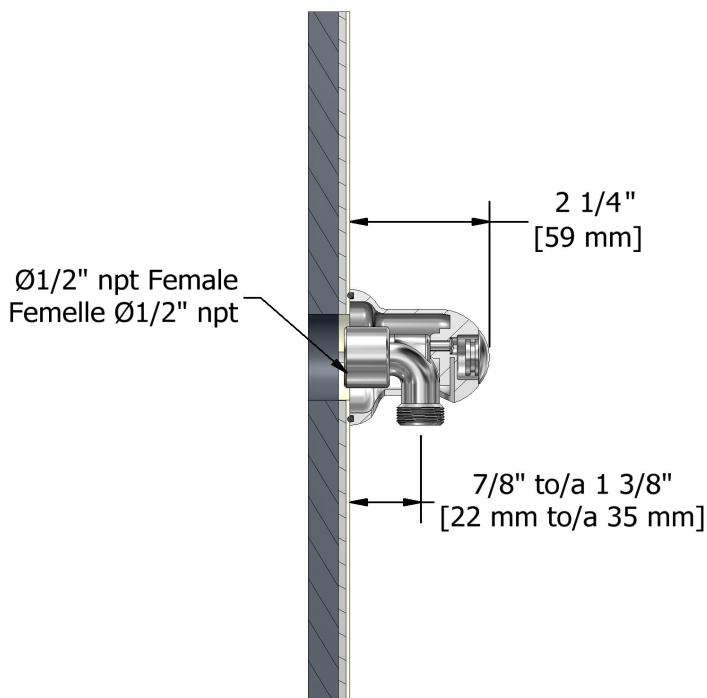

Sizes, models and finishes may differ from thoses presented.

Warranty

This **Riobel Inc.** product you have purchased carries a Limited Lifetime Warranty on the chrome, PVD finish, blacks and all working parts and is guaranteed from the initial purchase date against all manufacturing defects. All other finishes, including plastic components, are guaranteed for one year. All electric and/or electronic parts are covered by a 5-year limited warranty.

Customer Service

Ontario, West Canada : 888-287-5354 Quebec, Maritimes, United States : 866-473-8442