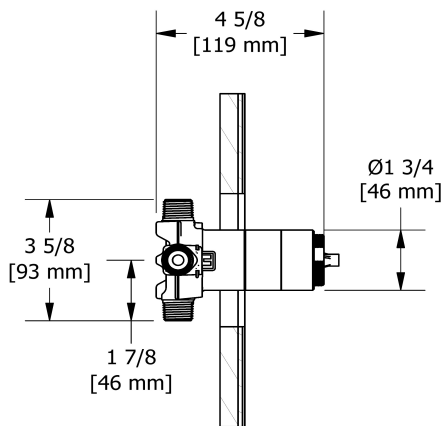

Certifications

- CSA B125.1
- ASME A112.18.1
- ASSE 1016
- CMR248 Approval

UPC®