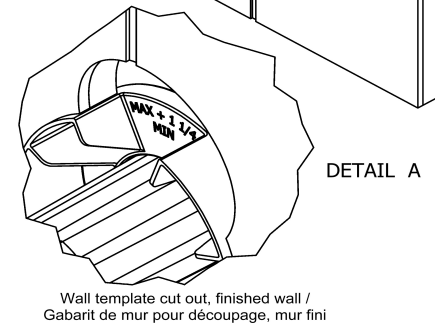

Certifications

- CSA B125.1
- ASME A112.18.1
- ASSE 1016
- CMR248 Approval

UPC®