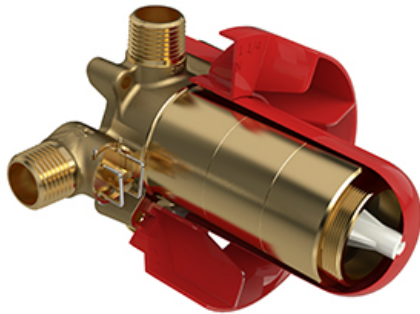

2-way Type T/P coaxial valve rough
R23

Specifications

Descriptions

- Test cap
- Service valves
- ½" inlet male NPT or sweat
- Two ½" outlets male NPT or sweat
- TXX23XX or TXX44XX trim required to complete
- Rough only

Available colors

- :

Certifications

- CSA B125.1
- ASME A112.18.1
- ASSE 1016
- CMR248 Approval

UPC®

Sizes, models and finishes may differ from those presented.

Warranty

This **Riobel Inc.** product you have purchased carries a Limited Lifetime Warranty on the chrome, PVD finish, blacks and all working parts and is guaranteed from the initial purchase date against all manufacturing defects. All other finishes, including plastic components, are guaranteed for one year. All electric and/or electronic parts are covered by a 5-year limited warranty.

Customer Service

Ontario, West Canada : 888-287-5354 Quebec, Maritimes, United States : 866-473-8442