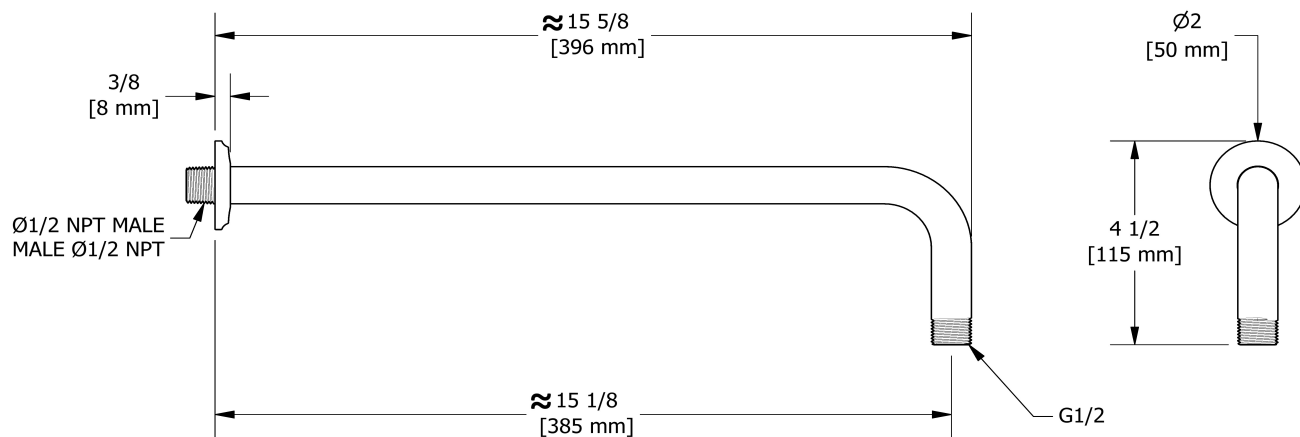

Sizes, models and finishes may differ from those presented.

Warranty

This **Riobel Inc.** product you have purchased carries a Limited Lifetime Warranty on the chrome, PVD finish, blacks and all working parts and is guaranteed from the initial purchase date against all manufacturing defects. All other finishes, including plastic components, are guaranteed for one year. All electric and/or electronic parts are covered by a 5-year limited warranty.

Customer Service

Ontario, West Canada : 888-287-5354 Quebec, Maritimes, United States : 866-473-8442

2020.11.09