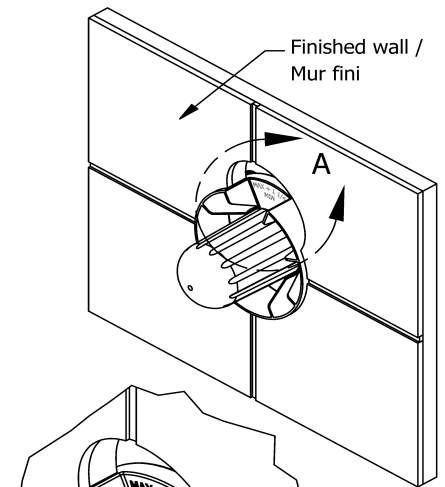

Certifications

- CSA B125.1
- ASME A112.18.1
- ASSE 1016
- CMR248 Approval

UPC®