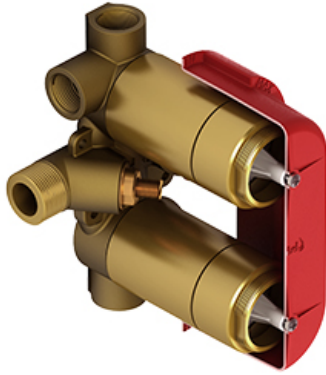

Customer Service

Ontario, West Canada : 888-287-5354 Quebec, Maritimes, United States : 866-473-8442

2020.11.09

4-way Type T/P 3/4" coaxial valve rough
R46

Specifications

Descriptions

- Rough only
- 3/4" inlet male NPT
- Must be supplied with minimum 3/4" PEX , 3/4" EXPANSION PEX or 1/2" copper
- Four 1/2" outlets female NPT
- Service valves
- Test cap
- TXX46XX or TXX88XX trim required to complete