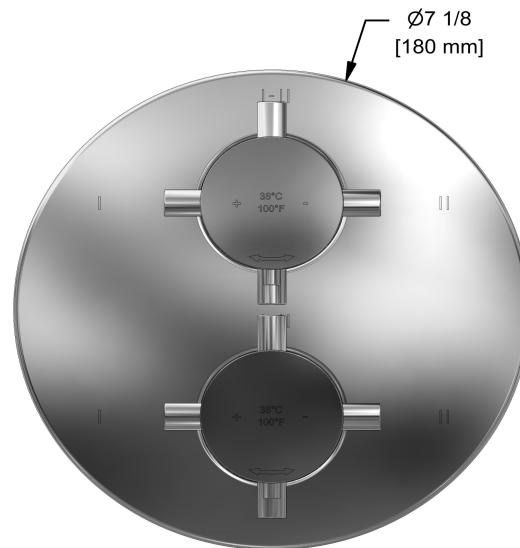

Sizes, models and finishes may differ from those presented.

Warranty

This **Riobel Inc.** product you have purchased carries a Limited Lifetime Warranty on the chrome, PVD finish, blacks and all working parts and is guaranteed from the initial purchase date against all manufacturing defects. All other finishes, including plastic components, are guaranteed for one year. All electric and/or electronic parts are covered by a 5-year limited warranty.

Customer Service

Ontario, West Canada : 888-287-5354 Quebec, Maritimes, United States : 866-473-8442

2020.11.09