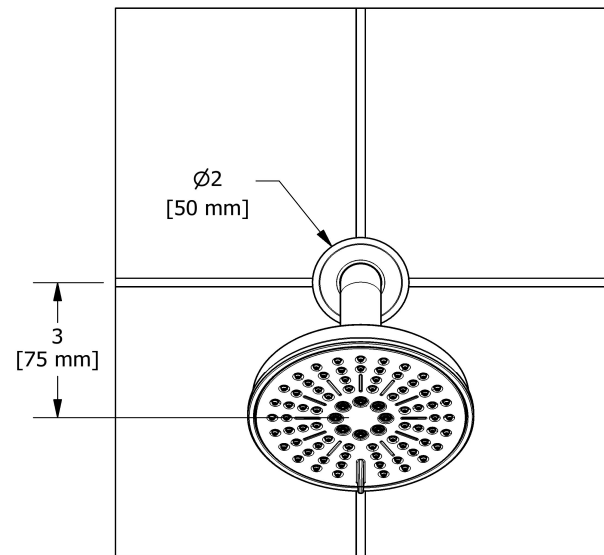

Sizes, models and finishes may differ from those presented.

Warranty

This Riobel Inc. product you have purchased carries a Limited Lifetime Warranty on the chrome, PVD finish, blacks and all working parts and is guaranteed from the initial purchase date against all manufacturing defects. All other finishes, including plastic components, are guaranteed for one year. All electric and/or electronic parts are covered by a 5-year limited warranty. The warranty offered on our products will be honored only if the installation is performed by a certified master plumber.

Customer Care

Phone (800) 777 - 9762 | Email: customer-care@houseofrohl.com | Website: houseofrohl.com/support/contact-us