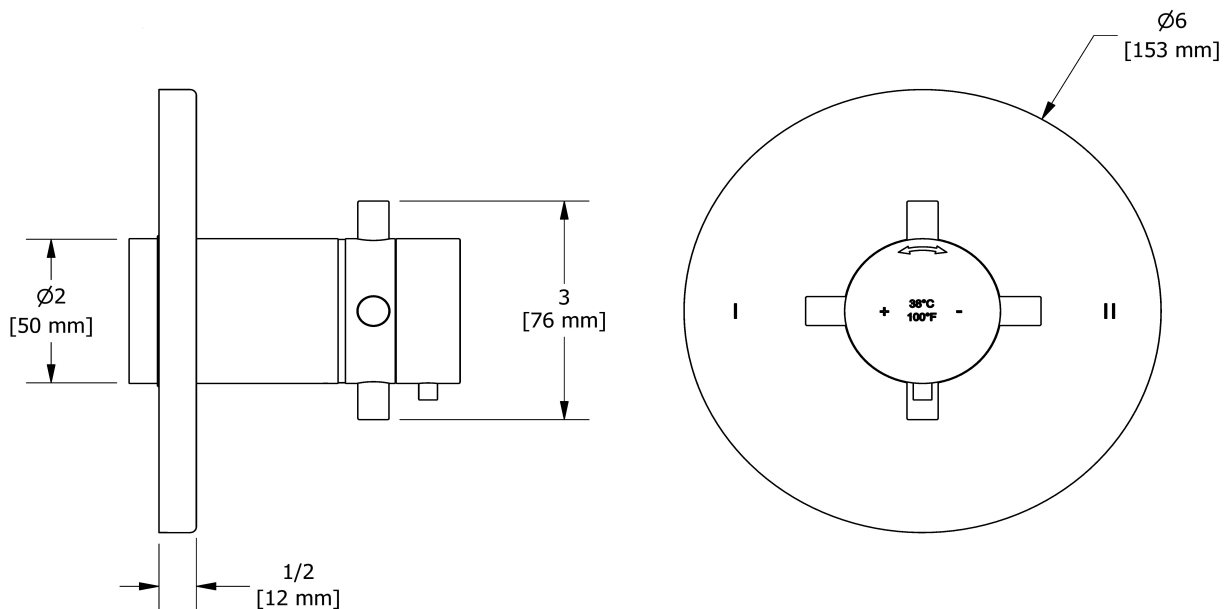

Sizes, models and finishes may differ from those presented.

Warranty

This **Riobel Inc.** product you have purchased carries a Limited Lifetime Warranty on the chrome, PVD finish, blacks and all working parts and is guaranteed from the initial purchase date against all manufacturing defects. All other finishes, including plastic components, are guaranteed for one year. All electric and/or electronic parts are covered by a 5-year limited warranty.

Customer Service

Ontario, West Canada : 888-287-5354 Quebec, Maritimes, United States : 866-473-8442

2020.11.09