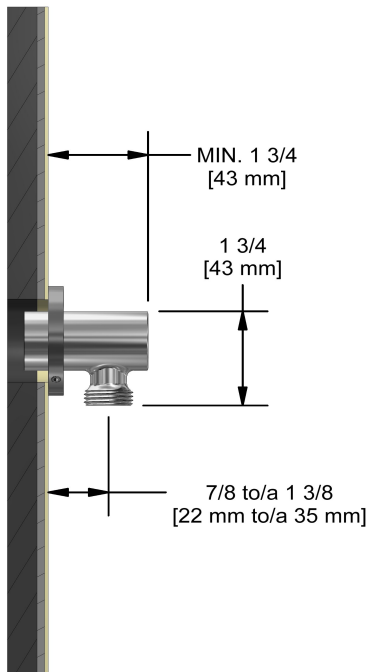

Sizes, models and finishes may differ from those presented.

Warranty

This **Riobel Inc.** product you have purchased carries a Limited Lifetime Warranty on the chrome, PVD finish, blacks and all working parts and is guaranteed from the initial purchase date against all manufacturing defects. All other finishes, including plastic components, are guaranteed for one year. All electric and/or electronic parts are covered by a 5-year limited warranty.

Customer Service

Ontario, West Canada : 888-287-5354 Quebec, Maritimes, United States : 866-473-8442

2020.11.09