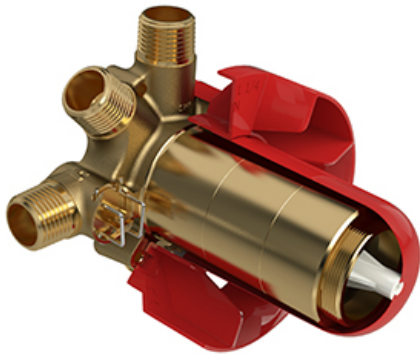

Specifications

Descriptions

- TXX45XX or TXX47XX trim required to complete
- ½" inlet male NPT or sweat
- Service valves
- Rough only
- Three ½" outlets male NPT or sweat
- Test cap

Available colors

- :

Certifications

- CSA B125.1
- ASME A112.18.1
- ASSE 1016
- CMR248 Approval