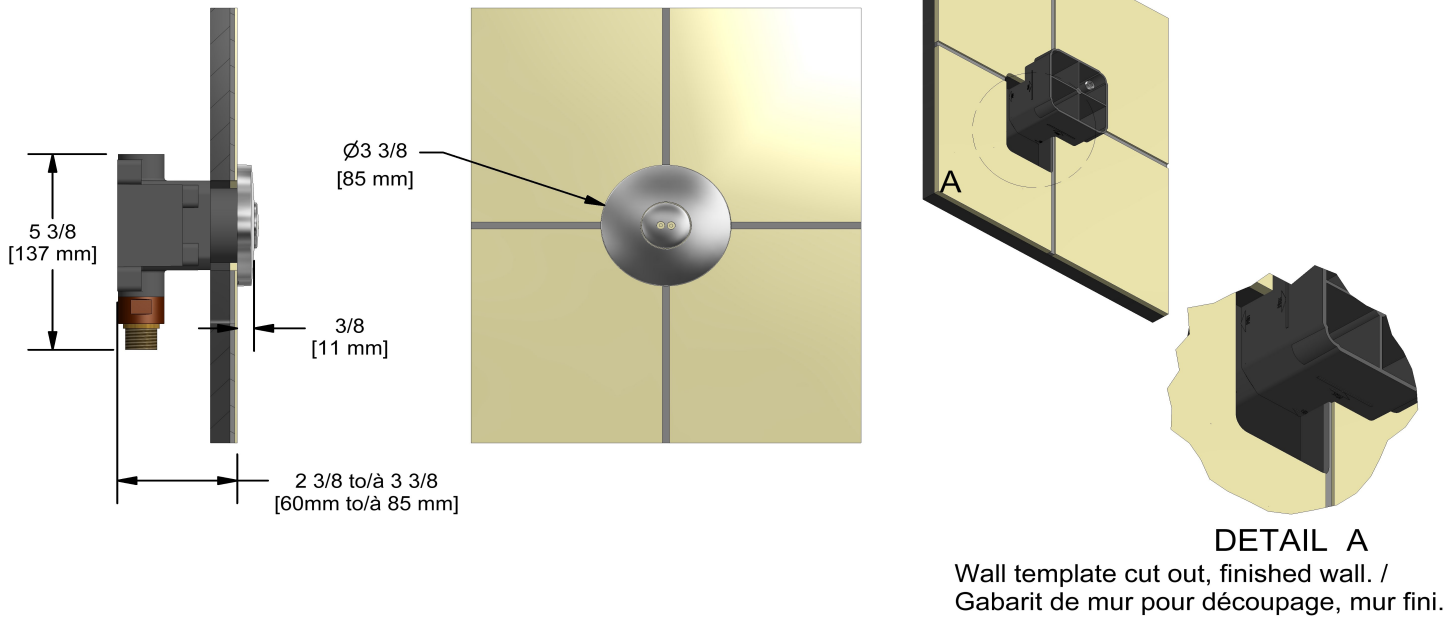

Sizes, models and finishes may differ from those presented.

Warranty

This **Riobel Inc.** product you have purchased carries a Limited Lifetime Warranty on the chrome, PVD finish, blacks and all working parts and is guaranteed from the initial purchase date against all manufacturing defects. All other finishes, including plastic components, are guaranteed for one year. All electric and/or electronic parts are covered by a 5-year limited warranty.

Customer Service

Ontario, West Canada : 888-287-5354 Quebec, Maritimes, United States : 866-473-8442

2020.11.09