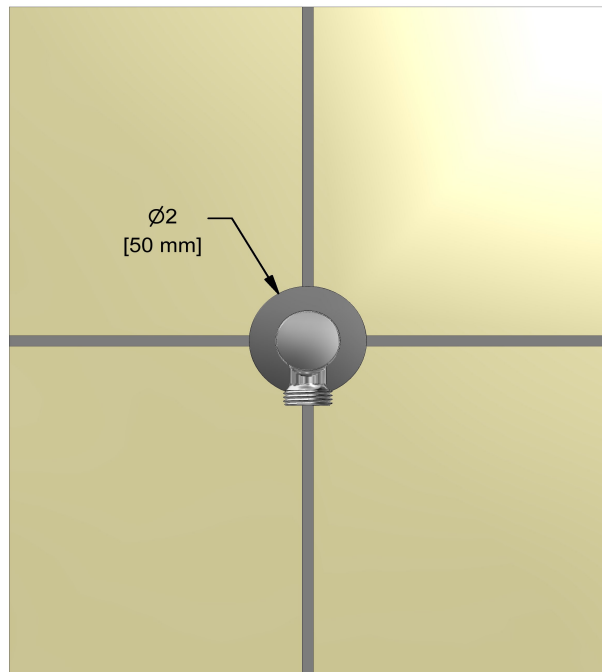

Sizes, models and finishes may differ from those presented.

Warranty

This **Riobel Inc.** product you have purchased carries a Limited Lifetime Warranty on the chrome, PVD finish, blacks and all working parts and is guaranteed from the initial purchase date against all manufacturing defects. All other finishes, including plastic components, are guaranteed for one year. All electric and/or electronic parts are covered by a 5-year limited warranty.

Customer Service

Ontario, West Canada : 888-287-5354 Quebec, Maritimes, United States : 866-473-8442

2020.11.09