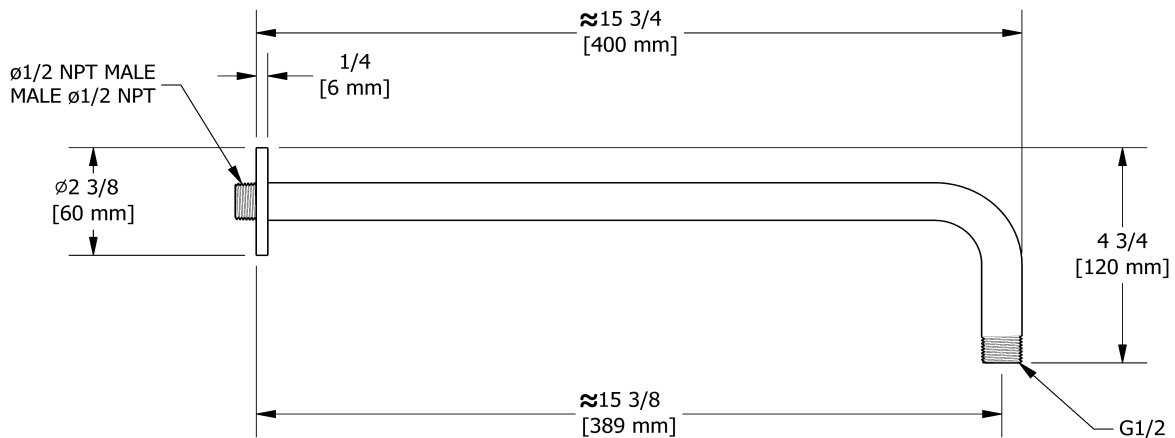

Sizes, models and finishes may differ from those presented.

Warranty

This **Riobel Inc.** product you have purchased carries a Limited Lifetime Warranty on the chrome, PVD finish, blacks and all working parts and is guaranteed from the initial purchase date against all manufacturing defects. All other finishes, including plastic components, are guaranteed for one year. All electric and/or electronic parts are covered by a 5-year limited warranty.

Customer Service

Ontario, West Canada : 888-287-5354 Quebec, Maritimes, United States : 866-473-8442