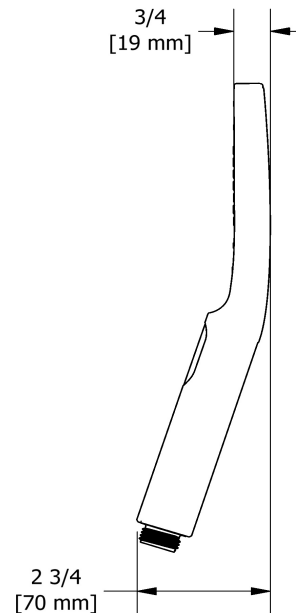

2-jet hand Shower
4365

Specifications

Descriptions

- Scale-free
- 2-jet hand shower: tropical breeze, luxurious
- Three positions

Available colors

- C : Chrome

Available flows

- 7.6 L/min, 2.0 gpm (US) 60psi
- 5.69 L/min, 1.5 gpm (US) 60psi (4365-15)
- 6.6L/min, 1.75 gpm (US) 60psi (4365-WS) *

EPA certification applicable to the indicated model only

Certifications

- CSA B125.1
- ASME A112.18.1
- CMR248 Approval

Sizes, models and finishes may differ from those presented.

Warranty

This **Riobel Inc.** product you have purchased carries a Limited Lifetime Warranty on the chrome, PVD finish, blacks and all working parts and is guaranteed from the initial purchase date against all manufacturing defects. All other finishes, including plastic components, are guaranteed for one year. All electric and/or electronic parts are covered by a 5-year limited warranty.