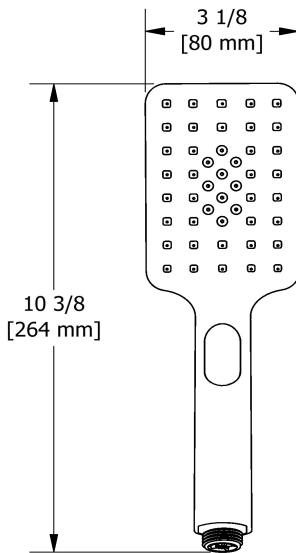

2-jet hand Shower
4365

Specifications

Descriptions

- Scale-free
- 2-jet hand shower: tropical breeze, luxurious
- Three positions

Available colors

- C : Chrome

Available flows

- 7.6 L/min, 2.0 gpm (US) 60psi
- 5.69 L/min, 1.5 gpm (US) 60psi (4365-15)
- 6.6L/min, 1.75 gpm (US) 60psi (4365-WS) *

EPA certification applicable to the indicated model only

Certifications

- CSA B125.1
- ASME A112.18.1
- CMR248 Approval

Sizes, models and finishes may differ from those presented.

Warranty

This **Riobel Inc.** product you have purchased carries a Limited Lifetime Warranty on the chrome, PVD finish, blacks and all working parts and is guaranteed from the initial purchase date against all manufacturing defects. All other finishes, including plastic components, are guaranteed for one year. All electric and/or electronic parts are covered by a 5-year limited warranty.