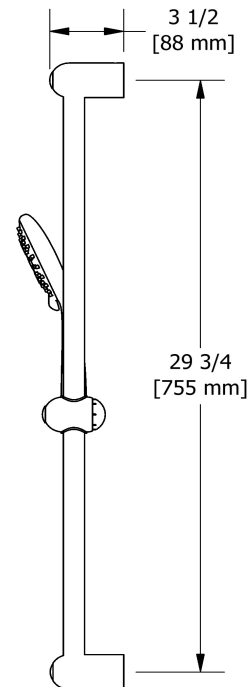

Certifications

- CSA B125.1
- ASME A112.18.1
- CMR248 Approval

Sizes, models and finishes may differ from those presented.

Warranty

This **Riobel Inc.** product you have purchased carries a Limited Lifetime Warranty on the chrome, PVD finish, blacks and all working parts and is guaranteed from the initial purchase date against all manufacturing defects. All other finishes, including plastic components, are guaranteed for one year. All electric and/or electronic parts are covered by a 5-year limited warranty.

Customer Service

Ontario, West Canada : 888-287-5354 Quebec, Maritimes, United States : 866-473-8442