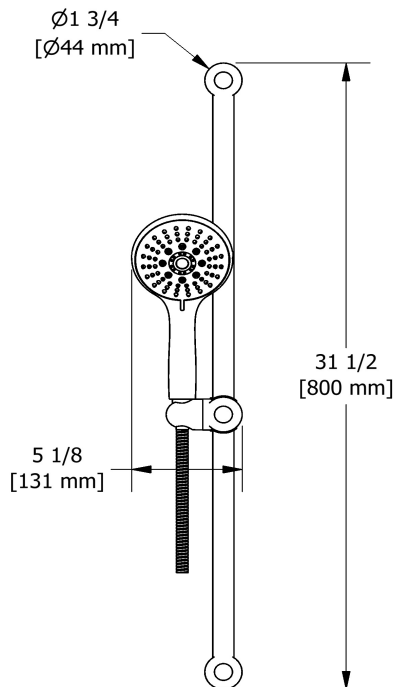

Certifications

- CSA B125.1
- ASME A112.18.1
- CMR248 Approval

Sizes, models and finishes may differ from those presented.

Warranty

This **Riobel Inc.** product you have purchased carries a Limited Lifetime Warranty on the chrome, PVD finish, blacks and all working parts and is guaranteed from the initial purchase date against all manufacturing defects. All other finishes, including plastic components, are guaranteed for one year. All electric and/or electronic parts are covered by a 5-year limited warranty.

Customer Service

Ontario, West Canada : 888-287-5354 Quebec, Maritimes, United States : 866-473-8442