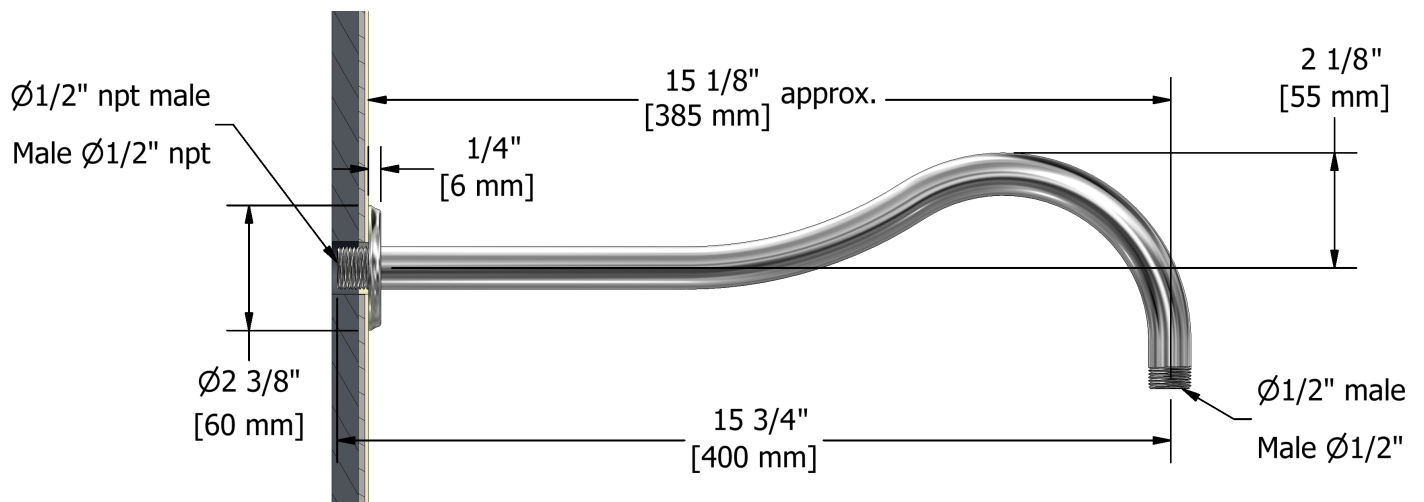

Sizes, models and finishes may differ from thoses presented.

Warranty

This **Riobel Inc.** product you have purchased carries a Limited Lifetime Warranty on the chrome, PVD finish, blacks and all working parts and is guaranteed from the initial purchase date against all manufacturing defects. All other finishes, including plastic components, are guaranteed for one year. All electric and/or electronic parts are covered by a 5-year limited warranty.

Customer Service

Ontario, West Canada : 888-287-5354 Quebec, Maritimes, United States : 866-473-8442

2020.11.09