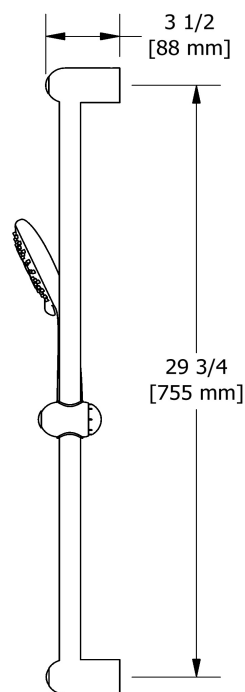

Certifications

- CSA B125.1
- ASME A112.18.1
- CMR248 Approval

Sizes, models and finishes may differ from those presented.

Warranty

This **Riobel Inc.** product you have purchased carries a Limited Lifetime Warranty on the chrome, PVD finish, blacks and all working parts and is guaranteed from the initial purchase date against all manufacturing defects. All other finishes, including plastic components, are guaranteed for one year. All electric and/or electronic parts are covered by a 5-year limited warranty.

Customer Service

Ontario, West Canada : 888-287-5354 Quebec, Maritimes, United States : 866-473-8442