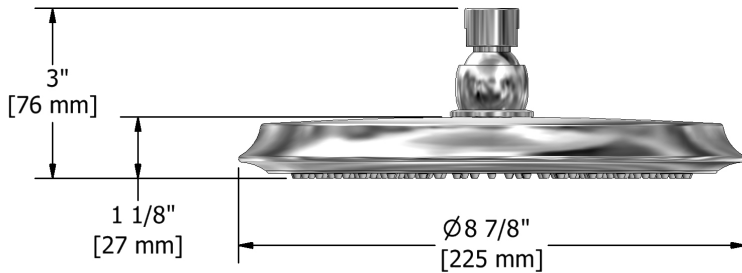

Sizes, models and finishes may differ from those presented.

Warranty

This **Riobel Inc.** product you have purchased carries a Limited Lifetime Warranty on the chrome, PVD finish, blacks and all working parts and is guaranteed from the initial purchase date against all manufacturing defects. All other finishes, including plastic components, are guaranteed for one year. All electric and/or electronic parts are covered by a 5-year limited warranty.

Customer Service

Ontario, West Canada : 888-287-5354 Quebec, Maritimes, United States : 866-473-8442