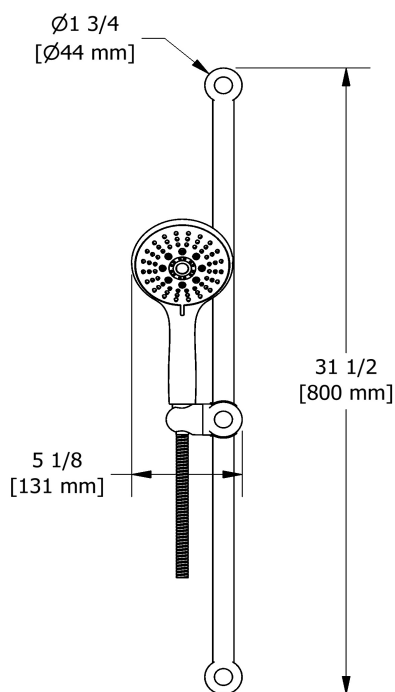

Certifications

- CSA B125.1
- ASME A112.18.1
- CMR248 Approval

Sizes, models and finishes may differ from those presented.

Warranty

This **Riobel Inc.** product you have purchased carries a Limited Lifetime Warranty on the chrome, PVD finish, blacks and all working parts and is guaranteed from the initial purchase date against all manufacturing defects. All other finishes, including plastic components, are guaranteed for one year. All electric and/or electronic parts are covered by a 5-year limited warranty.

Customer Service

Ontario, West Canada : 888-287-5354 Quebec, Maritimes, United States : 866-473-8442