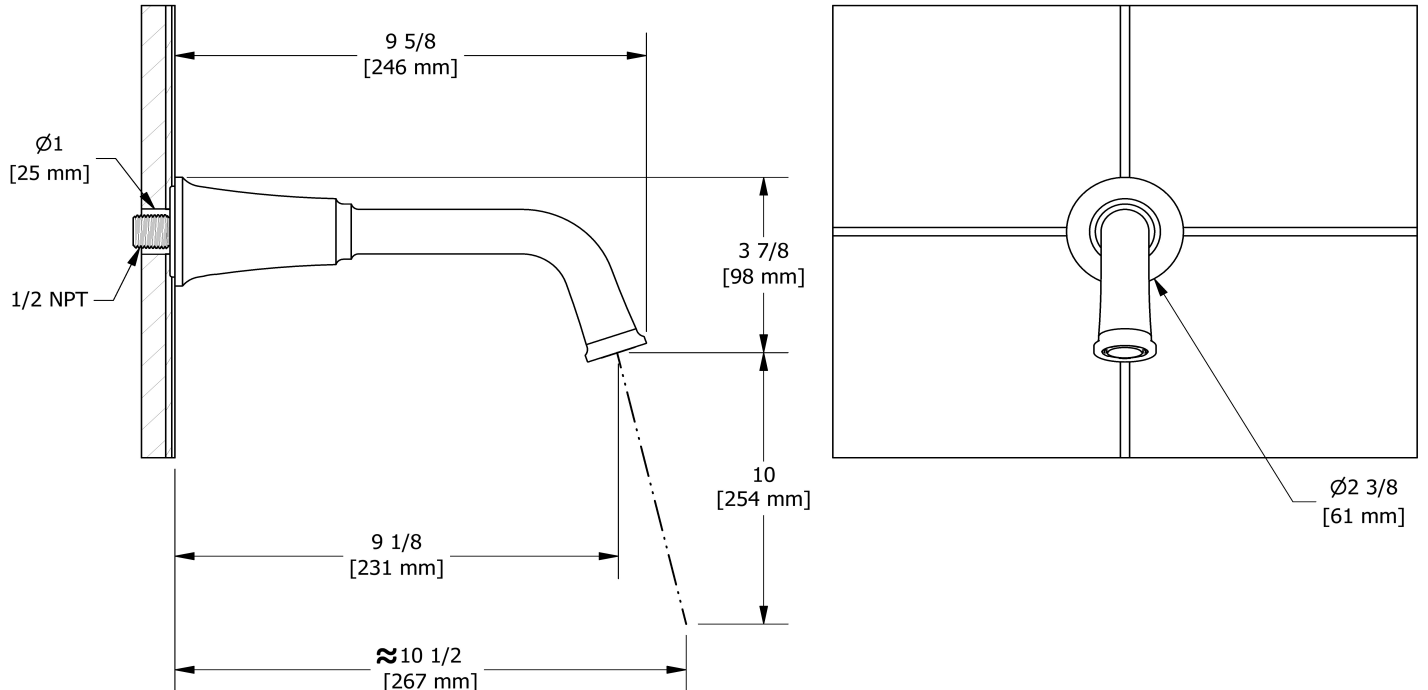

Sizes, models and finishes may differ from those presented.

Warranty

This **Riobel Inc.** product you have purchased carries a Limited Lifetime Warranty on the chrome, PVD finish, blacks and all working parts and is guaranteed from the initial purchase date against all manufacturing defects. All other finishes, including plastic components, are guaranteed for one year. All electric and/or electronic parts are covered by a 5-year limited warranty.

Customer Service

Ontario, West Canada : 888-287-5354 Quebec, Maritimes, United States : 866-473-8442

2020.11.23