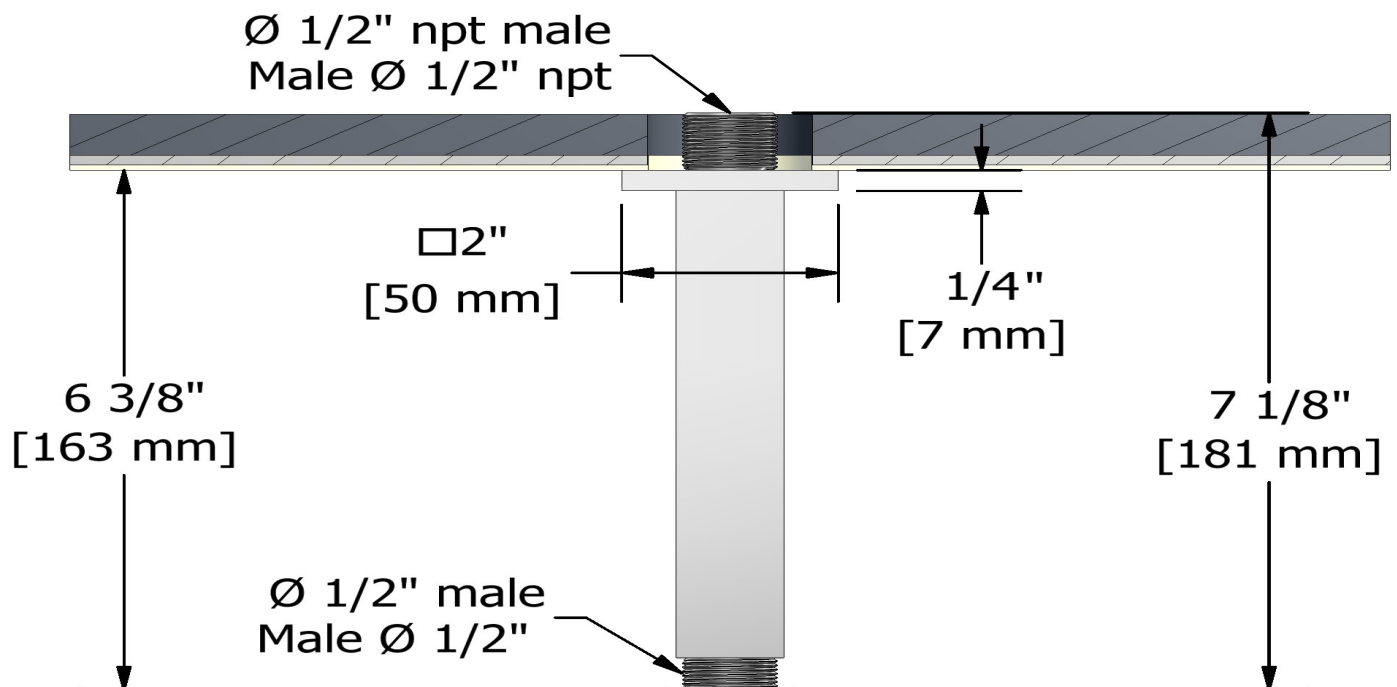

Sizes, models and finishes may differ from thoses presented.

Warranty

This **Riobel Inc.** product you have purchased carries a Limited Lifetime Warranty on the chrome, PVD finish, blacks and all working parts and is guaranteed from the initial purchase date against all manufacturing defects. All other finishes, including plastic components, are guaranteed for one year. All electric and/or electronic parts are covered by a 5-year limited warranty.

Customer Service

Ontario, West Canada : 888-287-5354 Quebec, Maritimes, United States : 866-473-8442