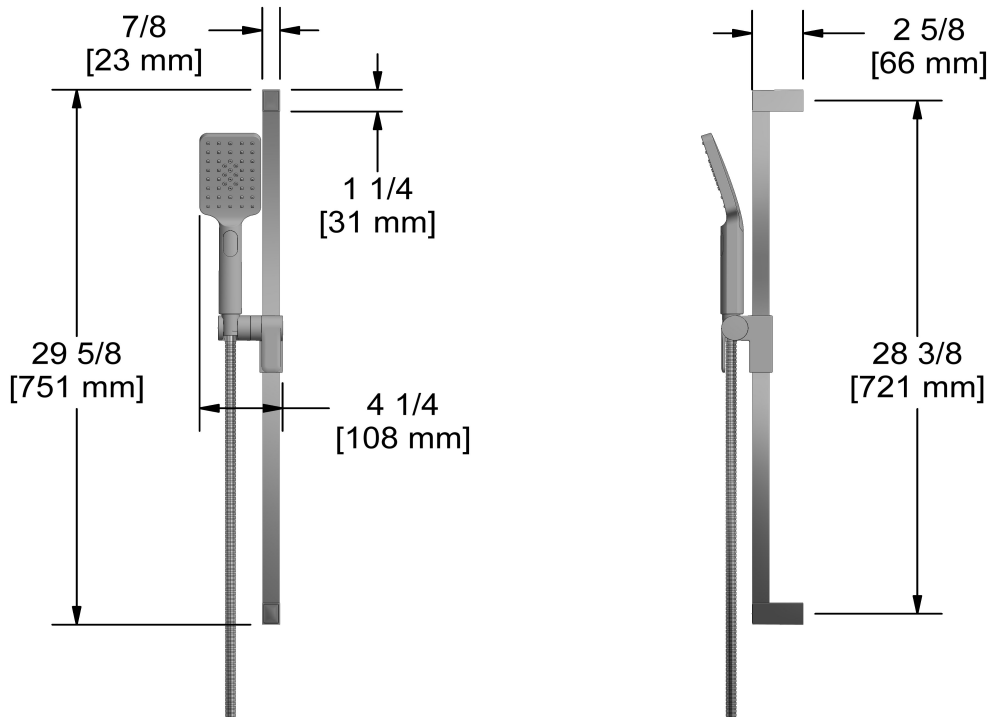

Certifications

- CSA B125.1
- ASME A112.18.1
- CMR248 Approval

Sizes, models and finishes may differ from those presented.

Warranty

This **Riobel Inc.** product you have purchased carries a Limited Lifetime Warranty on the chrome, PVD finish, blacks and all working parts and is guaranteed from the initial purchase date against all manufacturing defects. All other finishes, including plastic components, are guaranteed for one year. All electric and/or electronic parts are covered by a 5-year limited warranty.

Customer Service

Ontario, West Canada : 888-287-5354 Quebec, Maritimes, United States : 866-473-8442