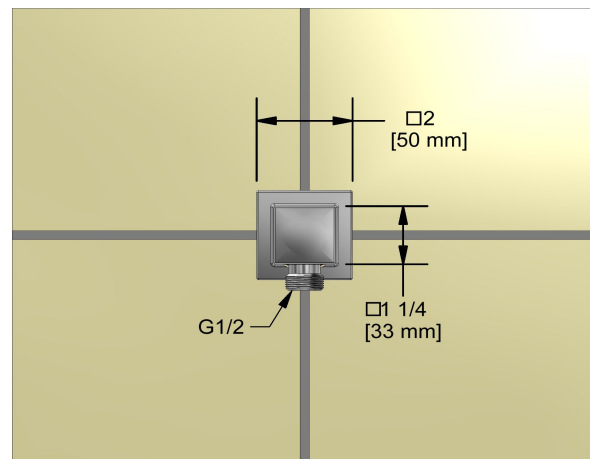

Sizes, models and finishes may differ from thoses presented.

Warranty

This **Riobel Inc.** product you have purchased carries a Limited Lifetime Warranty on the chrome, PVD finish, blacks and all working parts and is guaranteed from the initial purchase date against all manufacturing defects. All other finishes, including plastic components, are guaranteed for one year. All electric and/or electronic parts are covered by a 5-year limited warranty.

Customer Service

Ontario, West Canada : 888-287-5354 Quebec, Maritimes, United States : 866-473-8442