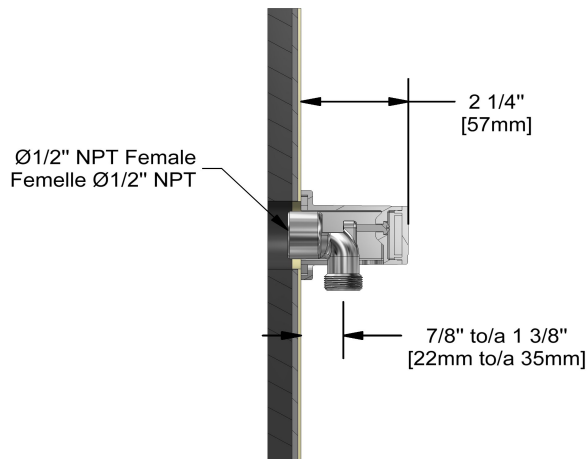

Sizes, models and finishes may differ from thoses presented.

Warranty

This **Riobel Inc.** product you have purchased carries a Limited Lifetime Warranty on the chrome, PVD finish, blacks and all working parts and is guaranteed from the initial purchase date against all manufacturing defects. All other finishes, including plastic components, are guaranteed for one year. All electric and/or electronic parts are covered by a 5-year limited warranty.

Customer Service

Ontario, West Canada : 888-287-5354 Quebec, Maritimes, United States : 866-473-8442