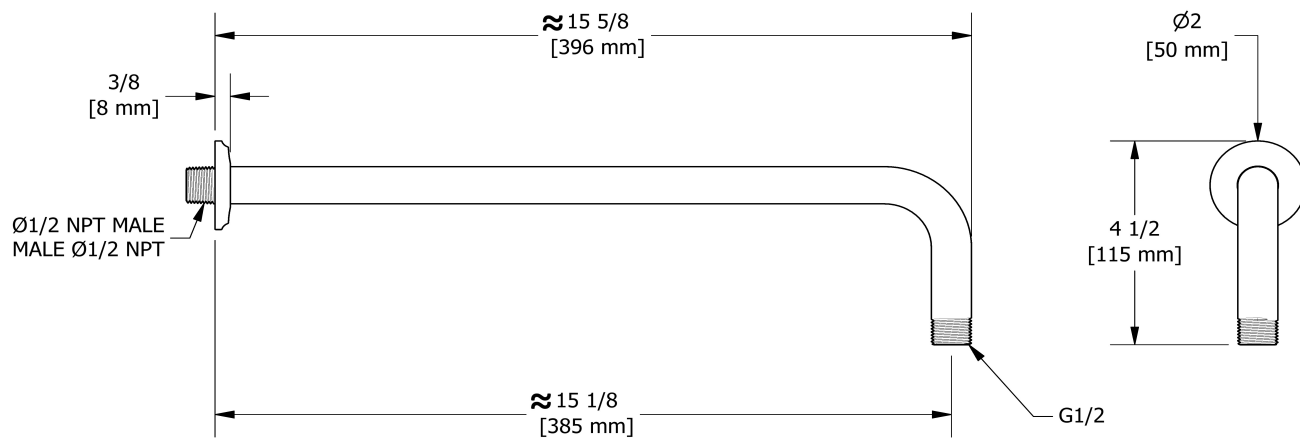

Sizes, models and finishes may differ from those presented.

Warranty

This **Riobel Inc.** product you have purchased carries a Limited Lifetime Warranty on the chrome, PVD finish, blacks and all working parts and is guaranteed from the initial purchase date against all manufacturing defects. All other finishes, including plastic components, are guaranteed for one year. All electric and/or electronic parts are covered by a 5-year limited warranty.

Customer Service

Ontario, West Canada : 888-287-5354 Quebec, Maritimes, United States : 866-473-8442

2020.11.23