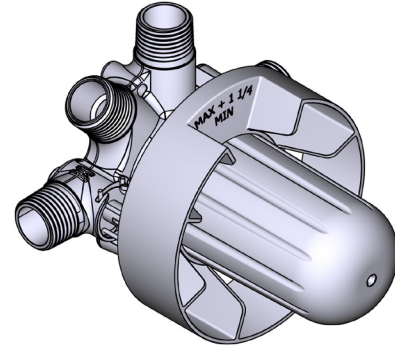

SPECIFICATIONS

DESCRIPTION

- R45
  - 1/2" inlet male NPT or sweat
  - Three 1/2" outlets male NPT or sweat
- R45-EX
  - 1/2" inlet EXPANSION PEX
  - Three 1/2" outlets EXPANSION PEX
- R45-SPEX
  - 1/2" inlet PEX
  - Three 1/2" outlets PEX
- TXX45XX or TXX47XX trim required to complete
- Service valves
- Rough only
- Test cap

STANDARDS

- CSA B125.1
- ASME A112.18.1
- ASSE 1016
- CMR248 Approval

WARRANTY

- Most products or parts carry "Limited Warranties" against manufacturing defects. For US customers please visit houseofrohl.com/support and for Canadian customers please visit riobel.ca for complete product and finish warranty.

R45

3-Way Type T/P Coaxial Valve Rough

MODELS:

R45
R45-EX
R45-SPEX

CONNECTION:

NPT or sweat
Expansion PEX
PEX

UPC®