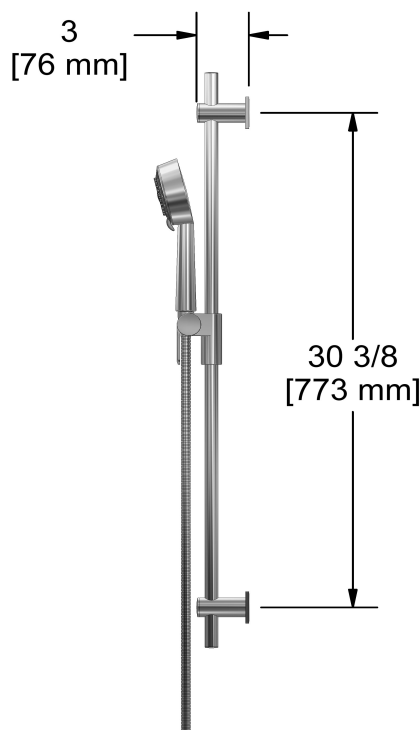

Hand shower rail
2020

Specifications

Descriptions

- 10, 4-jet hand shower with pause
- Scale-free
- 150 cm (59") double interlock flexible hose, swivel and 2 check valves
- Ø19 mm (¾") slide bar
- Easy-Glide left cursor

Available colors

- C : Chrome
- BN : Brushed Nickel (PVD)
- PN : Polished Nickel (PVD)

Available flows

- 7.6 L/min, 2.0 gpm (US) 60psi *
 - 5.69 L/min, 1.5 gpm (US) 60psi (2020-15)
 - 6.7 L/min, 1.8 gpm (US) 60psi (2020-WS) *
- *EPA certification applicable to the indicated model only**