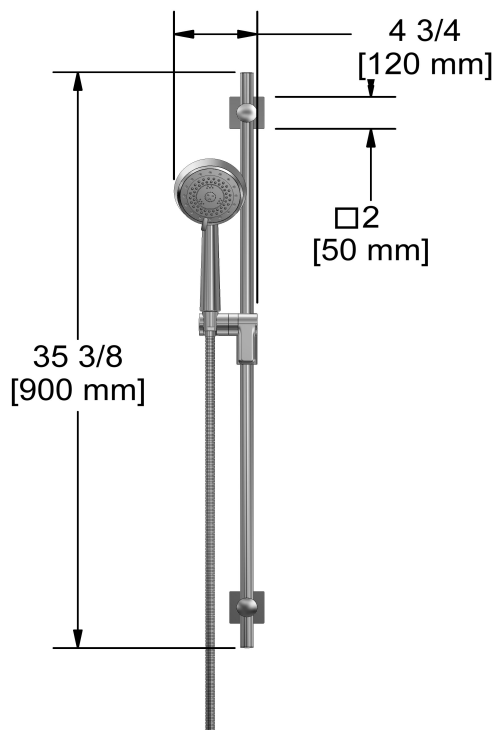

Hand shower rail
2020

Specifications

Descriptions

- 10, 4-jet hand shower with pause
- Scale-free
- 150 cm (59") double interlock flexible hose, swivel and 2 check valves
- Ø19 mm (¾") slide bar
- Easy-Glide left cursor

Available colors

- C : Chrome
- BN : Brushed Nickel (PVD)
- PN : Polished Nickel (PVD)

Available flows

- 7.6 L/min, 2.0 gpm (US) 60psi *
 - 5.69 L/min, 1.5 gpm (US) 60psi (2020-15)
 - 6.7 L/min, 1.8 gpm (US) 60psi (2020-WS) *
- *EPA certification applicable to the indicated model only**