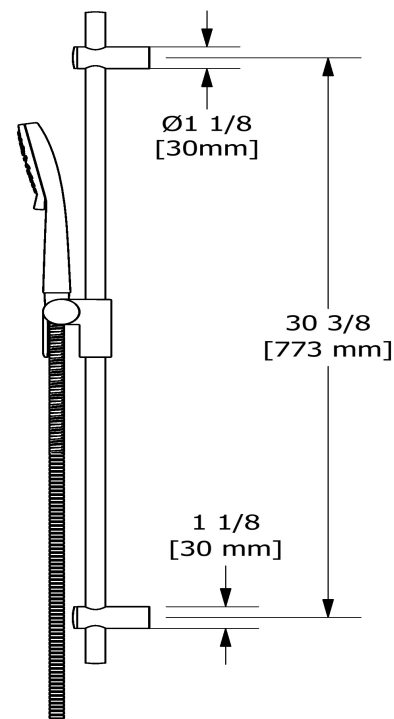

Certifications

- CSA B125.1
- ASME A112.18.1
- CMR248 Approval

Sizes, models and finishes may differ from those presented.

Warranty

This **Riobel Inc.** product you have purchased carries a Limited Lifetime Warranty on the chrome, PVD finish, blacks and all working parts and is guaranteed from the initial purchase date against all manufacturing defects. All other finishes, including plastic components, are guaranteed for one year. All electric and/or electronic parts are covered by a 5-year limited warranty.

Customer Service

Ontario, West Canada : 888-287-5354 Quebec, Maritimes, United States : 866-473-8442