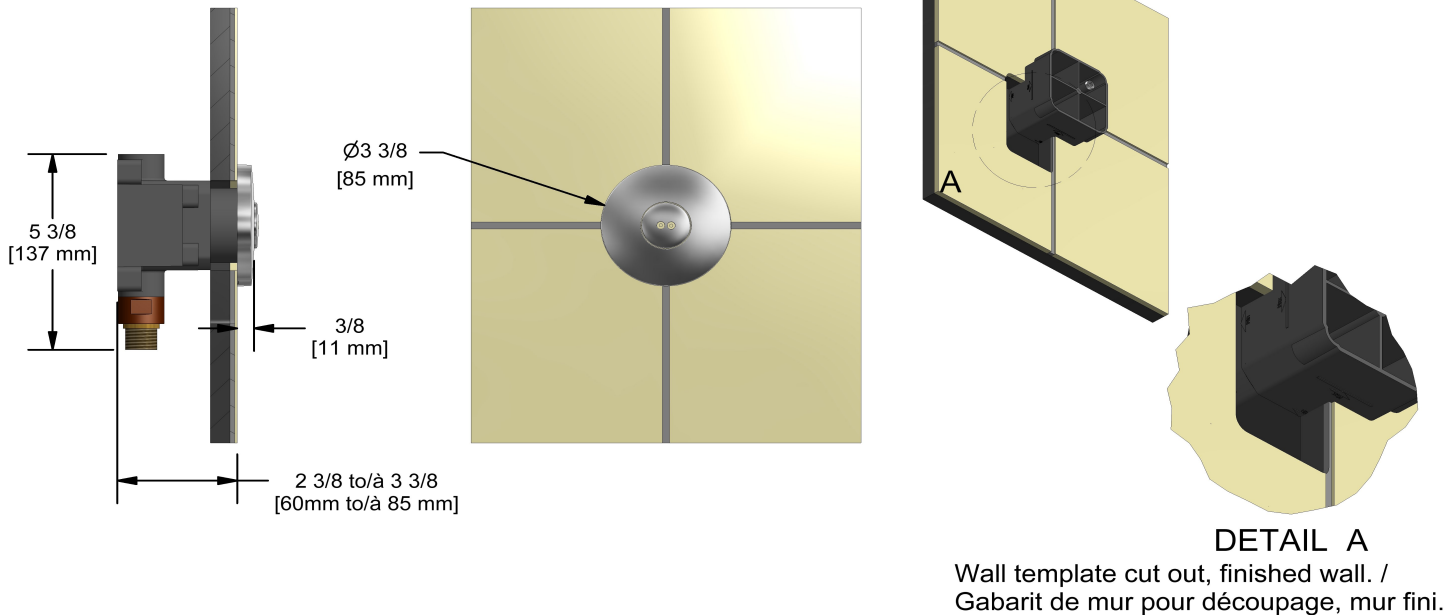

Sizes, models and finishes may differ from those presented.

Warranty

This **Riobel Inc.** product you have purchased carries a Limited Lifetime Warranty on the chrome, PVD finish, blacks and all working parts and is guaranteed from the initial purchase date against all manufacturing defects. All other finishes, including plastic components, are guaranteed for one year. All electric and/or electronic parts are covered by a 5-year limited warranty.

Customer Service

Ontario, West Canada : 888-287-5354 Quebec, Maritimes, United States : 866-473-8442

2020.11.09