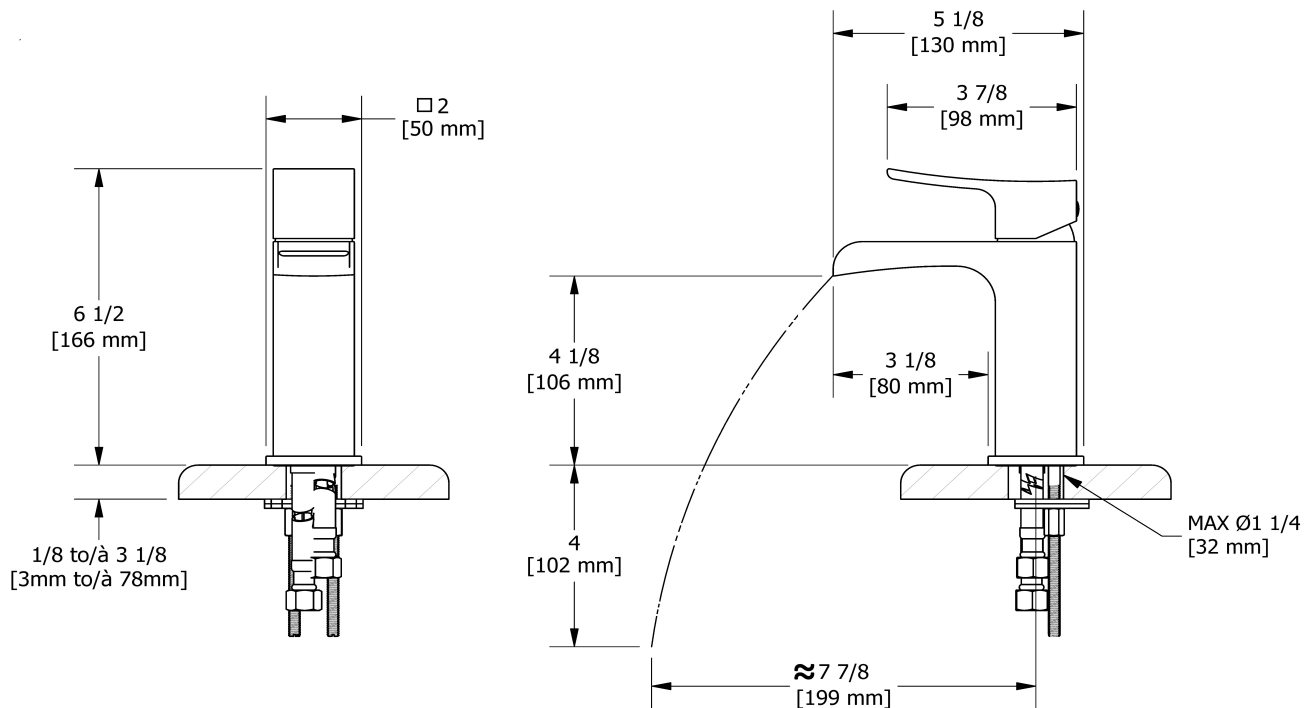

Sizes, models and finishes may differ from those presented.

Warranty

This **Riobel Inc.** product you have purchased carries a Limited Lifetime Warranty on the chrome, PVD finish, blacks and all working parts and is guaranteed from the initial purchase date against all manufacturing defects. All other finishes, including plastic components, are guaranteed for one year. All electric and/or electronic parts are covered by a 5-year limited warranty.

Customer Service

Ontario, West Canada : 888-287-5354 Quebec, Maritimes, United States : 866-473-8442