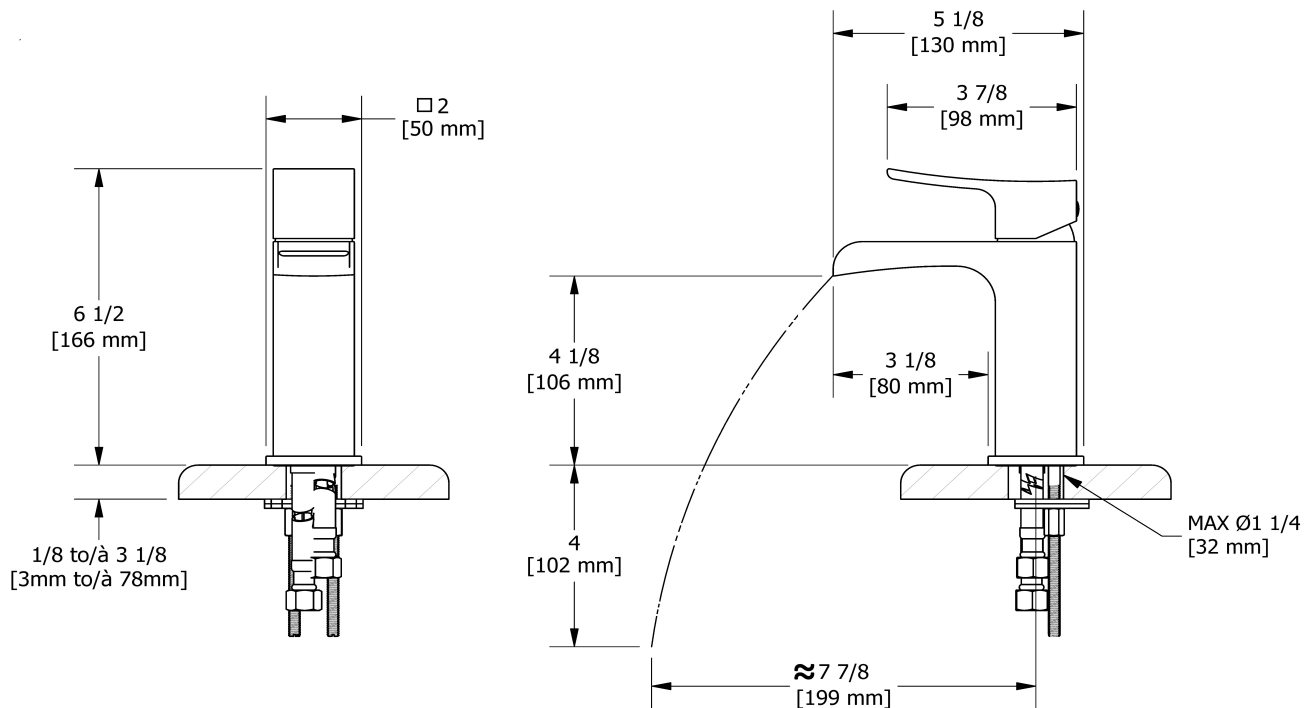

Single hole lavatory open spout faucet without drain
ZSOP00

Specifications

Descriptions

- 3/8" speedway compression
- Ceramic cartridge
- No drain

Available colors

- C : Chrome
- BN : Brushed Nickel (PVD)

Available flows

- 5.7 L/min, 1.5 gpm (US) 60psi *
- 3.7 L/min, 1 gpm (US) 60psi (**ZSOP00-10**)

EPA certification applicable to the indicated model only

Certifications

- CSA B125.1
- NSF/ANSI standard 61 and 372
- ASME A112.18.1
- CMR248 Approval
- ADA