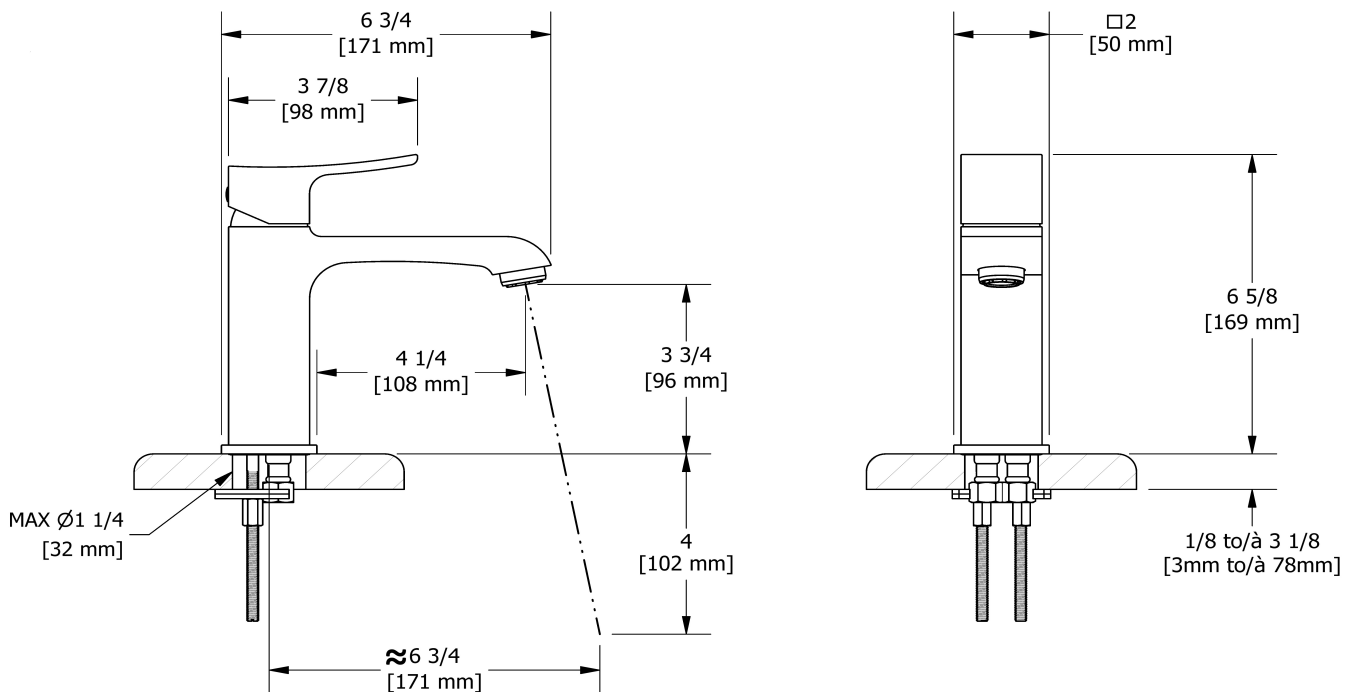

Certifications

- CSA B125.1
- NSF/ANSI standard 61 and 372
- ASME A112.18.1
- CMR248 Approval
- ADA

Sizes, models and finishes may differ from those presented.

Warranty

This **Riobel Inc.** product you have purchased carries a Limited Lifetime Warranty on the chrome, PVD finish, blacks and all working parts and is guaranteed from the initial purchase date against all manufacturing defects. All other finishes, including plastic components, are guaranteed for one year. All electric and/or electronic parts are covered by a 5-year limited warranty.

Customer Service

Ontario, West Canada : 888-287-5354 Quebec, Maritimes, United States : 866-473-8442