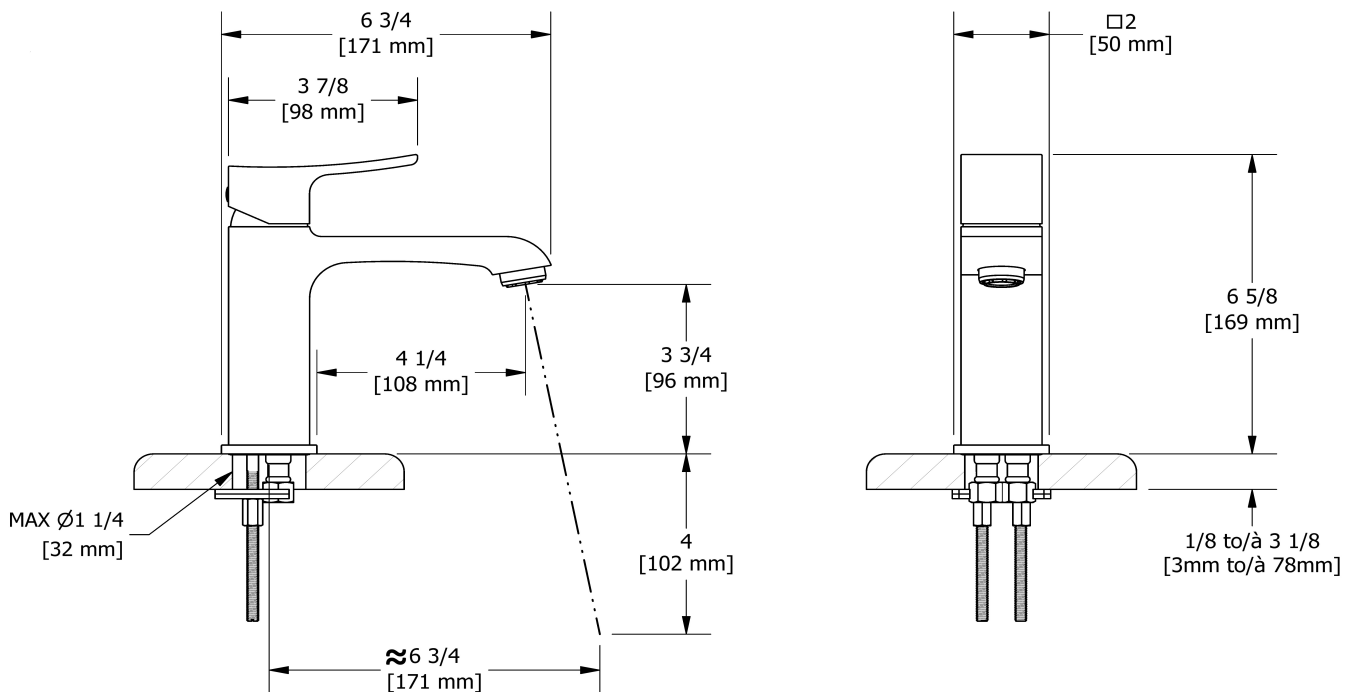

Certifications

- CSA B125.1
- NSF/ANSI standard 61 and 372
- ASME A112.18.1
- CMR248 Approval
- ADA

Sizes, models and finishes may differ from those presented.

Warranty

This **Riobel Inc.** product you have purchased carries a Limited Lifetime Warranty on the chrome, PVD finish, blacks and all working parts and is guaranteed from the initial purchase date against all manufacturing defects. All other finishes, including plastic components, are guaranteed for one year. All electric and/or electronic parts are covered by a 5-year limited warranty.

Customer Service

Ontario, West Canada : 888-287-5354 Quebec, Maritimes, United States : 866-473-8442