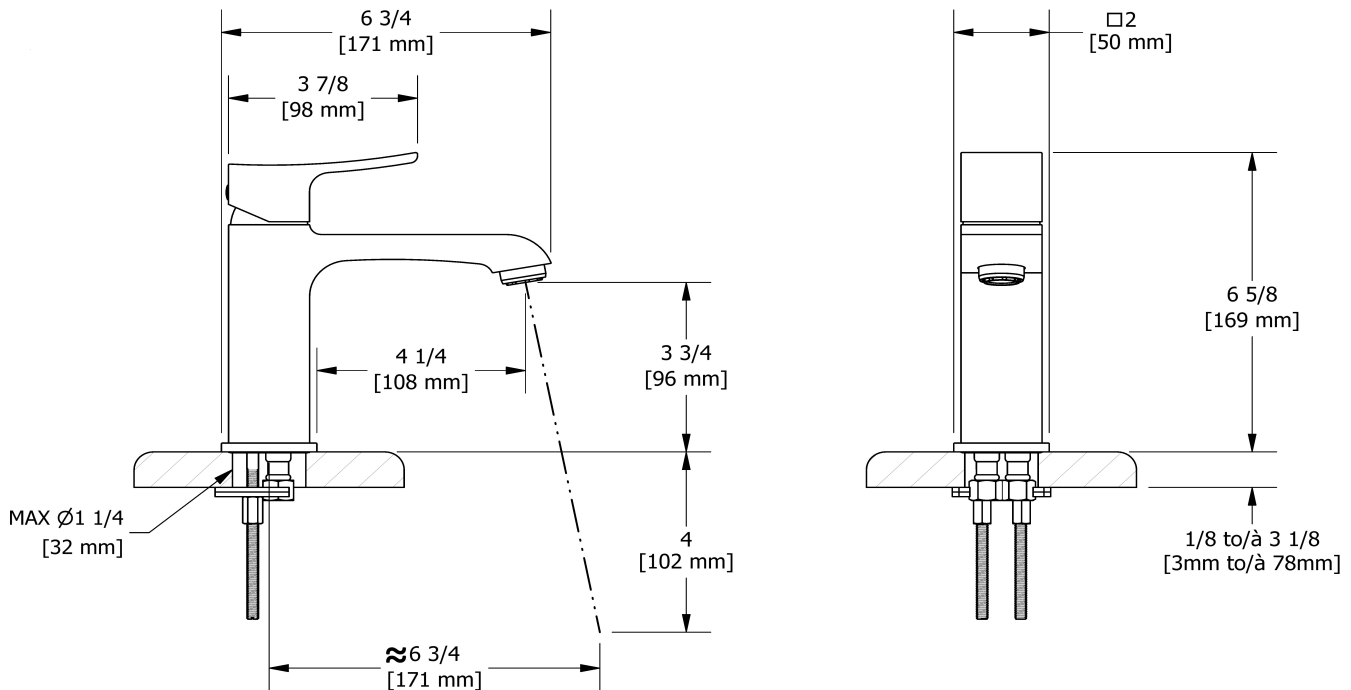

Certifications

- CSA B125.1
- NSF/ANSI standard 61 and 372
- ASME A112.18.1
- CMR248 Approval
- ADA

Sizes, models and finishes may differ from those presented.

Warranty

This **Riobel Inc.** product you have purchased carries a Limited Lifetime Warranty on the chrome, PVD finish, blacks and all working parts and is guaranteed from the initial purchase date against all manufacturing defects. All other finishes, including plastic components, are guaranteed for one year. All electric and/or electronic parts are covered by a 5-year limited warranty.

Customer Service

Ontario, West Canada : 888-287-5354 Quebec, Maritimes, United States : 866-473-8442