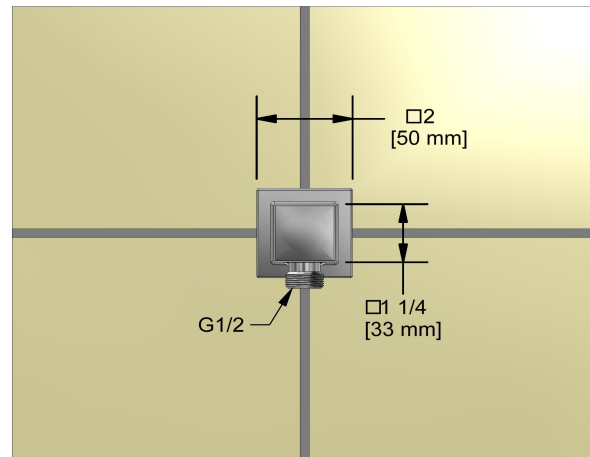

Sizes, models and finishes may differ from thoses presented.

Warranty

This **Riobel Inc.** product you have purchased carries a Limited Lifetime Warranty on the chrome, PVD finish, blacks and all working parts and is guaranteed from the initial purchase date against all manufacturing defects. All other finishes, including plastic components, are guaranteed for one year. All electric and/or electronic parts are covered by a 5-year limited warranty.

Customer Service

Ontario, West Canada : 888-287-5354 Quebec, Maritimes, United States : 866-473-8442

2020.06.12