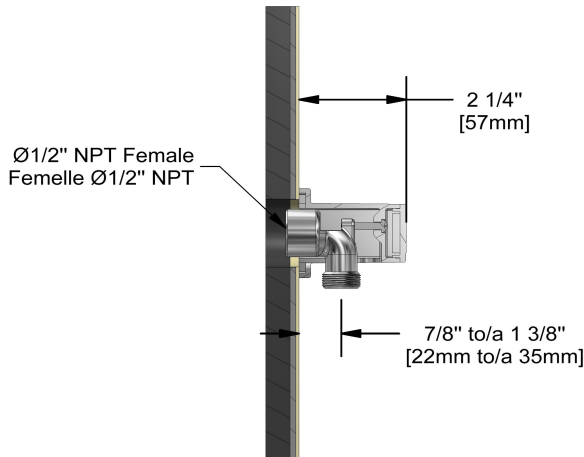

Sizes, models and finishes may differ from thoses presented.

Warranty

This **Riobel Inc.** product you have purchased carries a Limited Lifetime Warranty on the chrome, PVD finish, blacks and all working parts and is guaranteed from the initial purchase date against all manufacturing defects. All other finishes, including plastic components, are guaranteed for one year. All electric and/or electronic parts are covered by a 5-year limited warranty.

Customer Service

Ontario, West Canada : 888-287-5354 Quebec, Maritimes, United States : 866-473-8442

2020.06.12