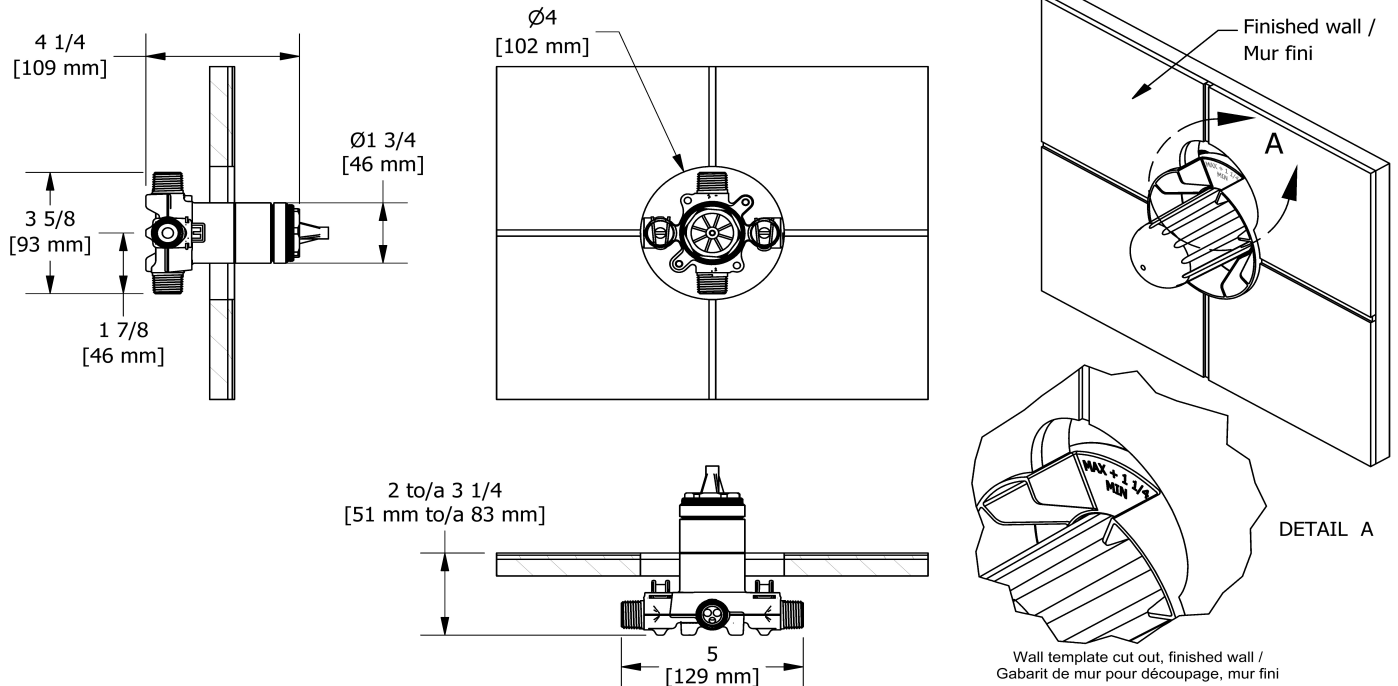

Certifications

- CSA B125.1
- ASME A112.18.1
- ASSE 1016
- CMR248 Approval

UPC®