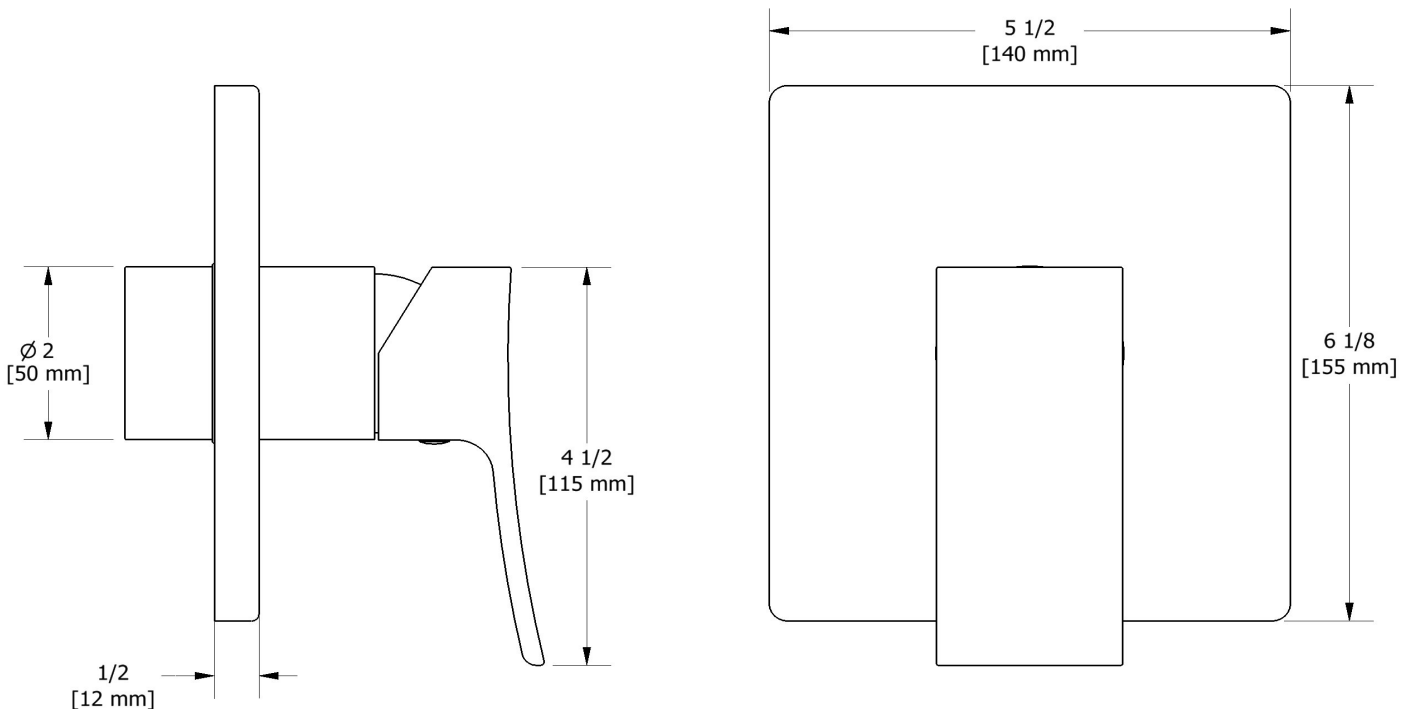

Sizes, models and finishes may differ from those presented.

Warranty

This **Riobel Inc.** product you have purchased carries a Limited Lifetime Warranty on the chrome, PVD finish, blacks and all working parts and is guaranteed from the initial purchase date against all manufacturing defects. All other finishes, including plastic components, are guaranteed for one year. All electric and/or electronic parts are covered by a 5-year limited warranty.

Customer Service

Ontario, West Canada : 888-287-5354 Quebec, Maritimes, United States : 866-473-8442