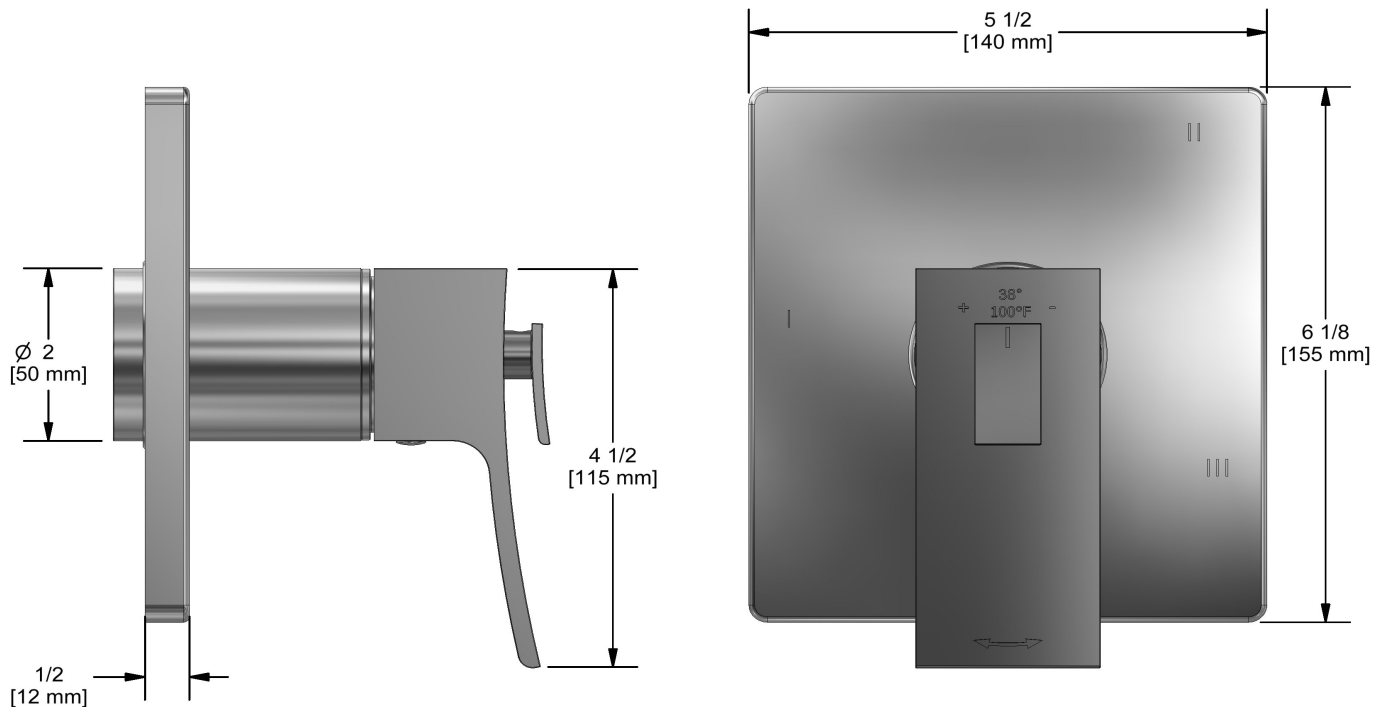

Sizes, models and finishes may differ from those presented.

Warranty

This **Riobel Inc.** product you have purchased carries a Limited Lifetime Warranty on the chrome, PVD finish, blacks and all working parts and is guaranteed from the initial purchase date against all manufacturing defects. All other finishes, including plastic components, are guaranteed for one year. All electric and/or electronic parts are covered by a 5-year limited warranty.

Customer Service

Ontario, West Canada : 888-287-5354 Quebec, Maritimes, United States : 866-473-8442