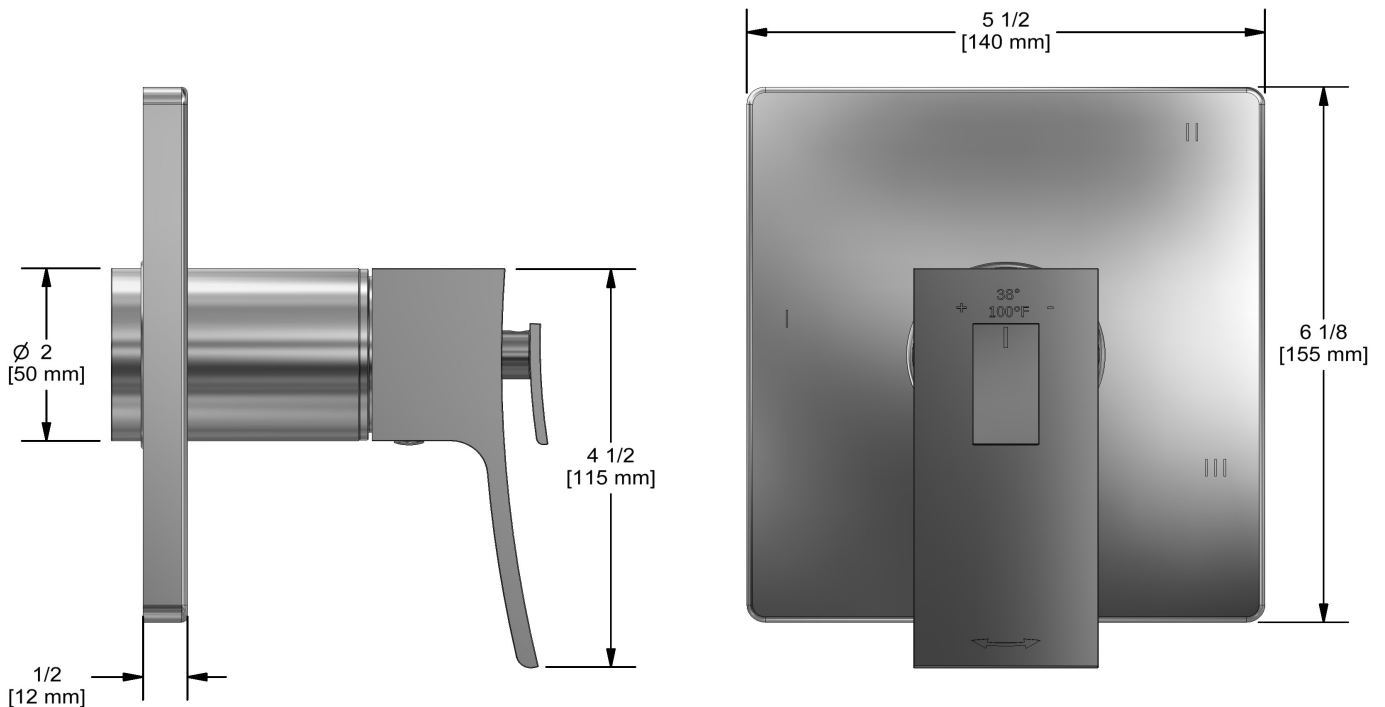

Sizes, models and finishes may differ from those presented.

Warranty

This **Riobel Inc.** product you have purchased carries a Limited Lifetime Warranty on the chrome, PVD finish, blacks and all working parts and is guaranteed from the initial purchase date against all manufacturing defects. All other finishes, including plastic components, are guaranteed for one year. All electric and/or electronic parts are covered by a 5-year limited warranty.

Customer Service

Ontario, West Canada : 888-287-5354 Quebec, Maritimes, United States : 866-473-8442