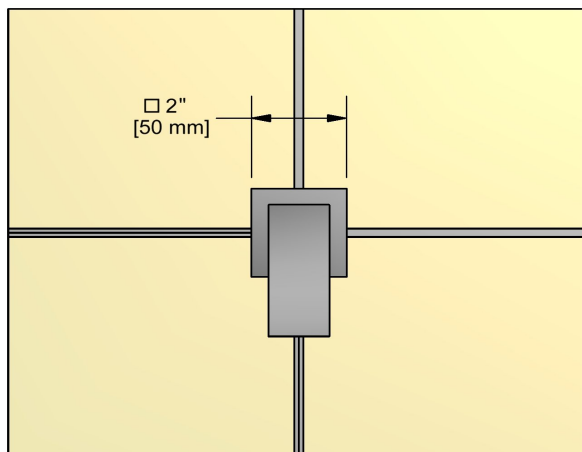

Sizes, models and finishes may differ from those presented.

Warranty

This **Riobel Inc.** product you have purchased carries a Limited Lifetime Warranty on the chrome, PVD finish, blacks and all working parts and is guaranteed from the initial purchase date against all manufacturing defects. All other finishes, including plastic components, are guaranteed for one year. All electric and/or electronic parts are covered by a 5-year limited warranty.

Customer Service

Ontario, West Canada : 888-287-5354 Quebec, Maritimes, United States : 866-473-8442

2020.06.12