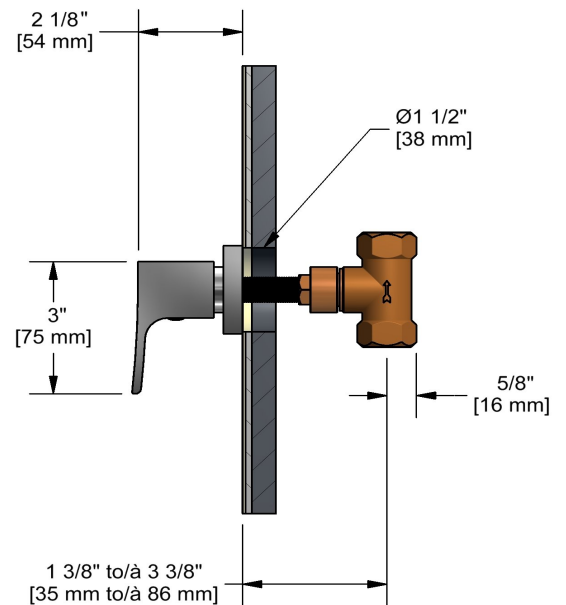

1/2" shut-off valve
ZOTQ20

UPC®

Specifications

Descriptions

- 1/2" inlet female NPT
- 1/2" ceramic cartridge

Available colors

- C : Chrome
- BN : Brushed Nickel (PVD)

Certifications

- CSA B125.1
- ASME A112.18.1
- CMR248 Approval

Sizes, models and finishes may differ from those presented.

Warranty

This **Riobel Inc.** product you have purchased carries a Limited Lifetime Warranty on the chrome, PVD finish, blacks and all working parts and is guaranteed from the initial purchase date against all manufacturing defects. All other finishes, including plastic components, are guaranteed for one year. All electric and/or electronic parts are covered by a 5-year limited warranty.