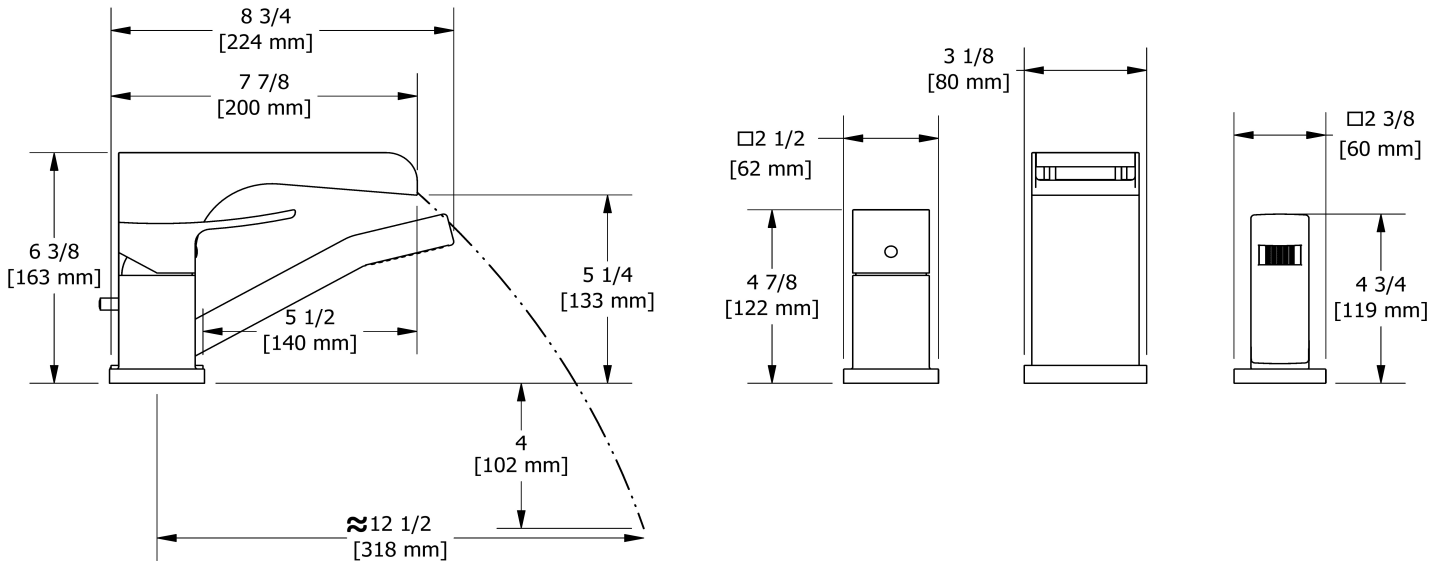

Sizes, models and finishes may differ from those presented.

Warranty

This **Riobel Inc.** product you have purchased carries a Limited Lifetime Warranty on the chrome, PVD finish, blacks and all working parts and is guaranteed from the initial purchase date against all manufacturing defects. All other finishes, including plastic components, are guaranteed for one year. All electric and/or electronic parts are covered by a 5-year limited warranty.

Customer Service

Ontario, West Canada : 888-287-5354 Quebec, Maritimes, United States : 866-473-8442