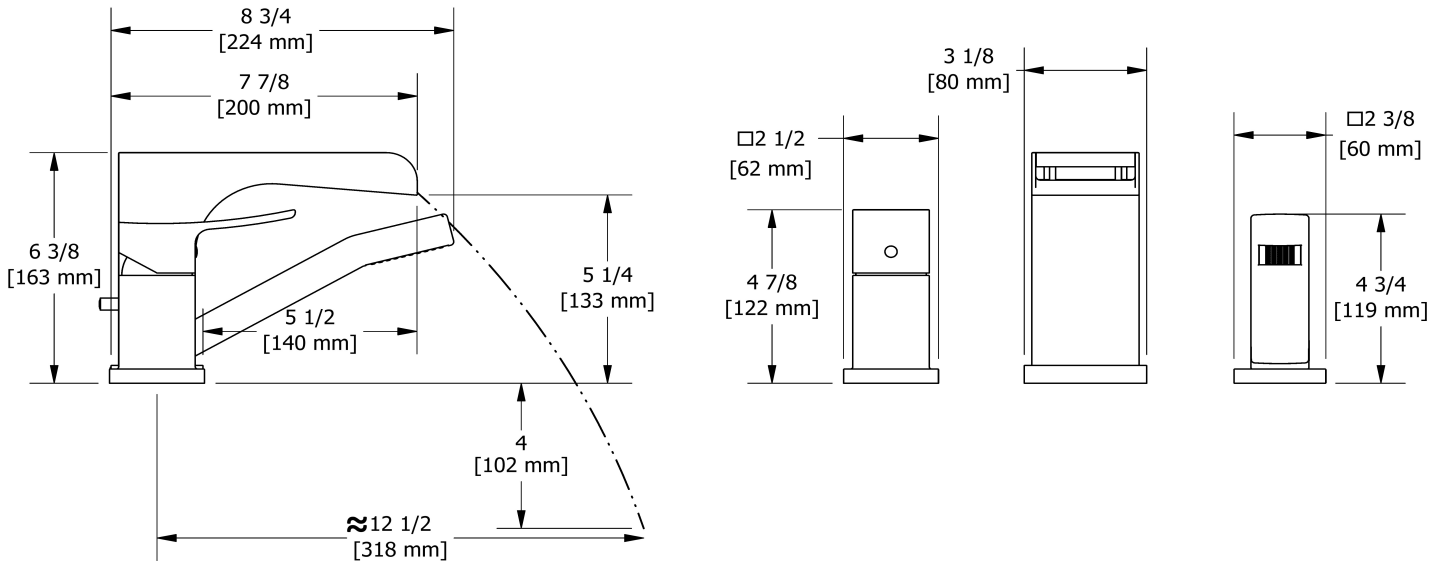

Sizes, models and finishes may differ from those presented.

Warranty

This **Riobel Inc.** product you have purchased carries a Limited Lifetime Warranty on the chrome, PVD finish, blacks and all working parts and is guaranteed from the initial purchase date against all manufacturing defects. All other finishes, including plastic components, are guaranteed for one year. All electric and/or electronic parts are covered by a 5-year limited warranty.

Customer Service

Ontario, West Canada : 888-287-5354 Quebec, Maritimes, United States : 866-473-8442