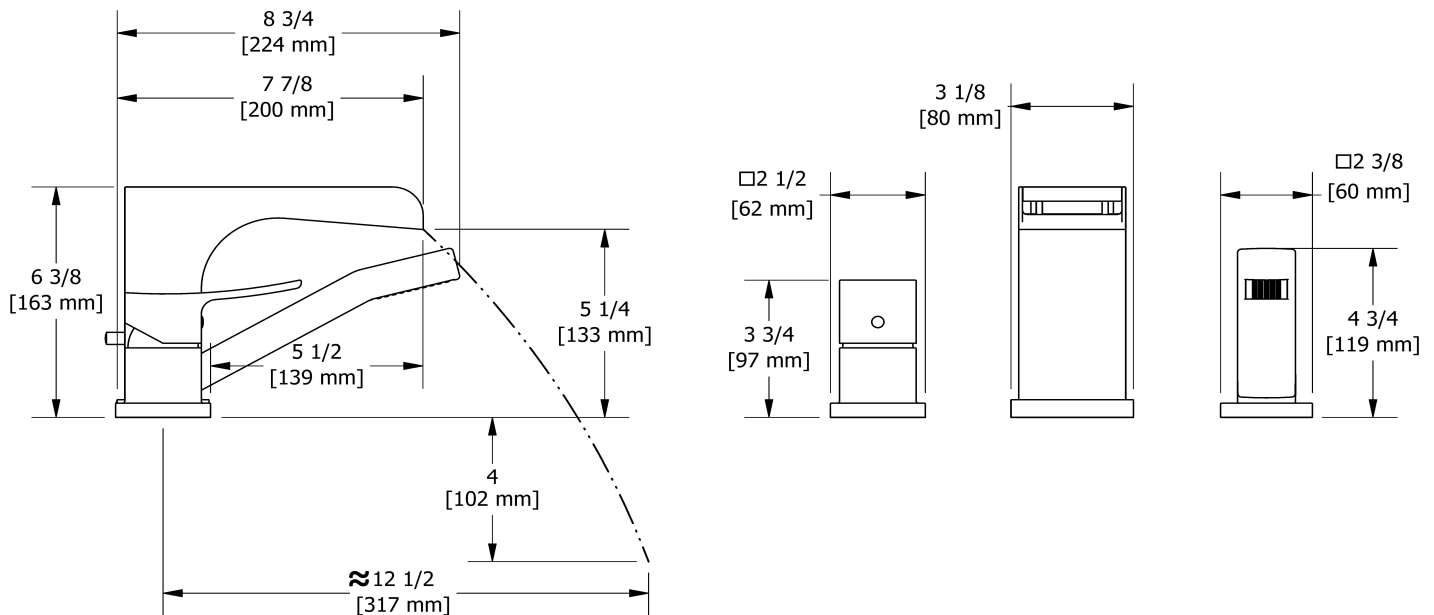

Sizes, models and finishes may differ from those presented.

Warranty

This **Riobel Inc.** product you have purchased carries a Limited Lifetime Warranty on the chrome, PVD finish, blacks and all working parts and is guaranteed from the initial purchase date against all manufacturing defects. All other finishes, including plastic components, are guaranteed for one year. All electric and/or electronic parts are covered by a 5-year limited warranty.

Customer Service

Ontario, West Canada : 888-287-5354 Quebec, Maritimes, United States : 866-473-8442