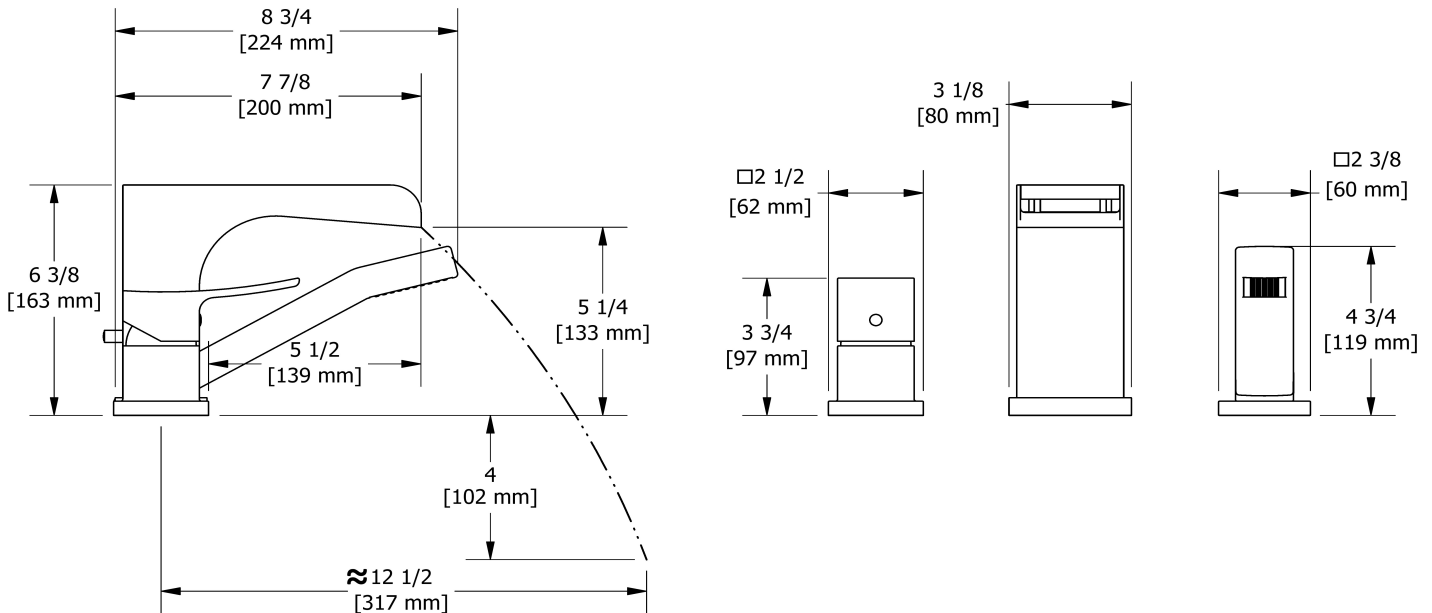

Sizes, models and finishes may differ from those presented.

Warranty

This **Riobel Inc.** product you have purchased carries a Limited Lifetime Warranty on the chrome, PVD finish, blacks and all working parts and is guaranteed from the initial purchase date against all manufacturing defects. All other finishes, including plastic components, are guaranteed for one year. All electric and/or electronic parts are covered by a 5-year limited warranty.

Customer Service

Ontario, West Canada : 888-287-5354 Quebec, Maritimes, United States : 866-473-8442