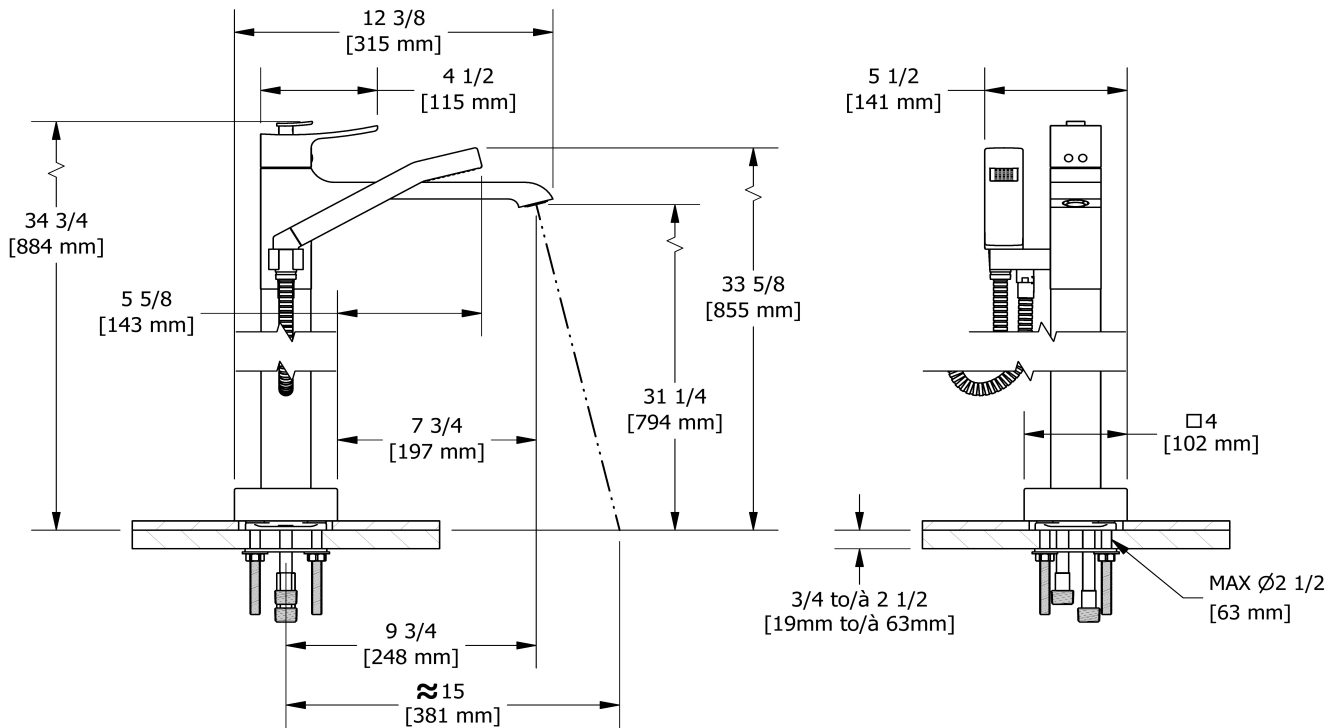

Sizes, models and finishes may differ from those presented.

Warranty

This Riobel Inc. product you have purchased carries a Limited Lifetime Warranty on the chrome, PVD finish, blacks and all working parts and is guaranteed from the initial purchase date against all manufacturing defects. All other finishes, including plastic components, are guaranteed for one year. All electric and/or electronic parts are covered by a 5-year limited warranty.

Customer Service

Ontario, West Canada : 888-287-5354 Quebec, Maritimes, United States : 866-473-8442