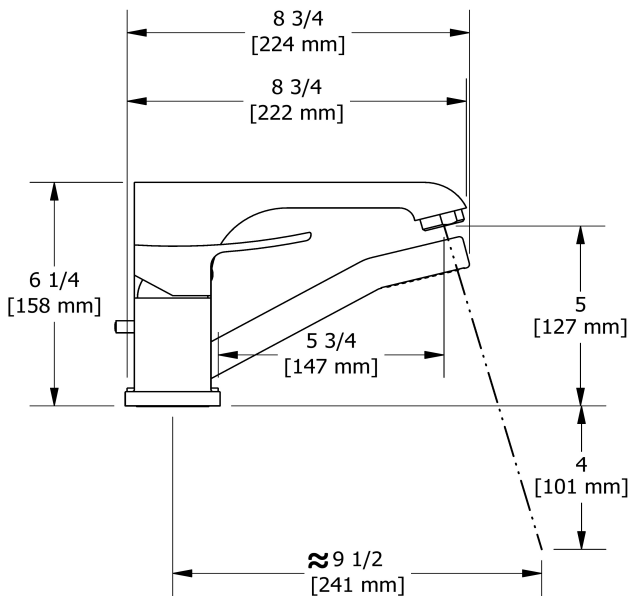

Sizes, models and finishes may differ from those presented.

Warranty

This **Riobel Inc.** product you have purchased carries a Limited Lifetime Warranty on the chrome, PVD finish, blacks and all working parts and is guaranteed from the initial purchase date against all manufacturing defects. All other finishes, including plastic components, are guaranteed for one year. All electric and/or electronic parts are covered by a 5-year limited warranty.

Customer Service

Ontario, West Canada : 888-287-5354 Quebec, Maritimes, United States : 866-473-8442