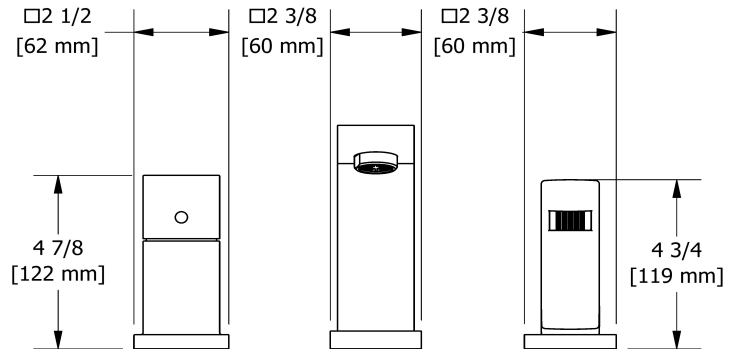

Sizes, models and finishes may differ from those presented.

Warranty

This **Riobel Inc.** product you have purchased carries a Limited Lifetime Warranty on the chrome, PVD finish, blacks and all working parts and is guaranteed from the initial purchase date against all manufacturing defects. All other finishes, including plastic components, are guaranteed for one year. All electric and/or electronic parts are covered by a 5-year limited warranty.

Customer Service

Ontario, West Canada : 888-287-5354 Quebec, Maritimes, United States : 866-473-8442