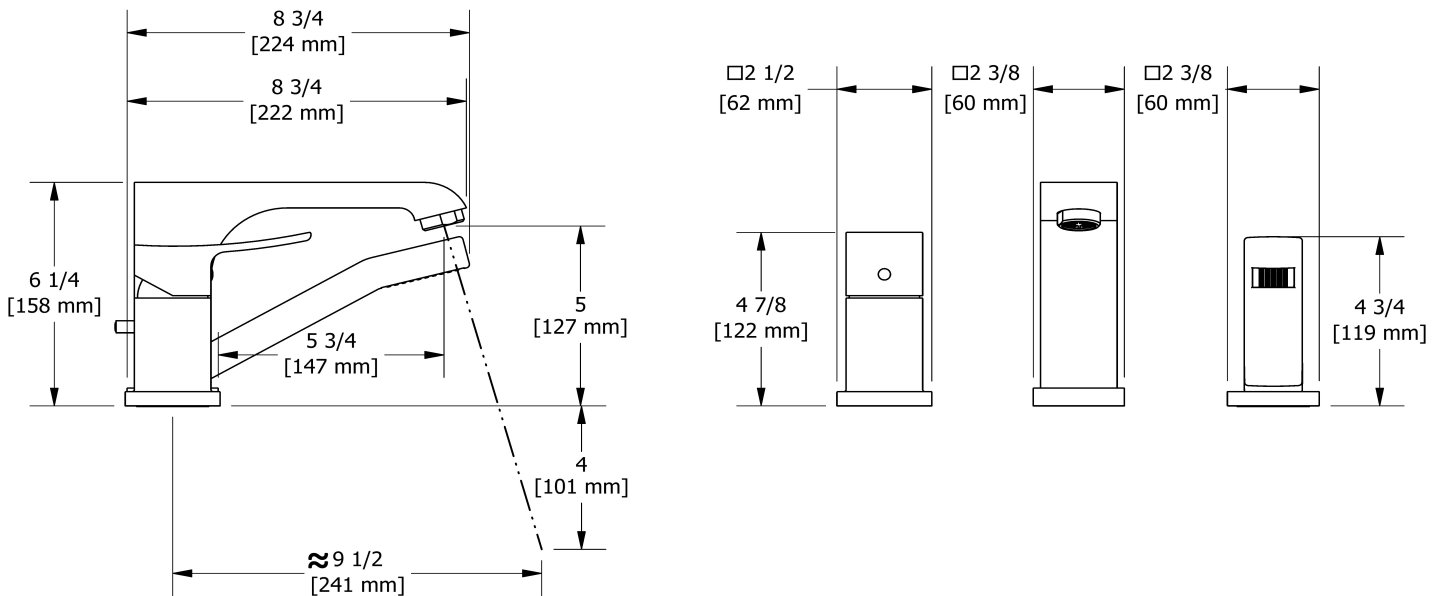

Sizes, models and finishes may differ from those presented.

Warranty

This **Riobel Inc.** product you have purchased carries a Limited Lifetime Warranty on the chrome, PVD finish, blacks and all working parts and is guaranteed from the initial purchase date against all manufacturing defects. All other finishes, including plastic components, are guaranteed for one year. All electric and/or electronic parts are covered by a 5-year limited warranty.

Customer Service

Ontario, West Canada : 888-287-5354 Quebec, Maritimes, United States : 866-473-8442