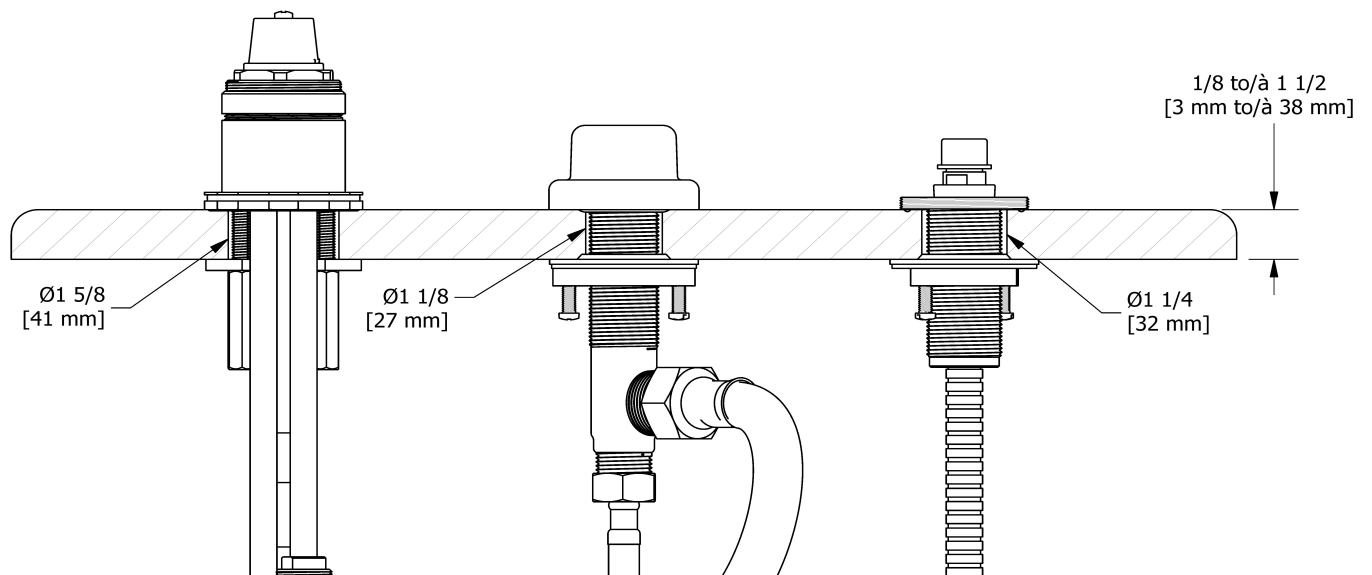

Sizes, models and finishes may differ from those presented.

Warranty

This **Riobel Inc.** product you have purchased carries a Limited Lifetime Warranty on the chrome, PVD finish, blacks and all working parts and is guaranteed from the initial purchase date against all manufacturing defects. All other finishes, including plastic components, are guaranteed for one year. All electric and/or electronic parts are covered by a 5-year limited warranty.

Customer Service

Ontario, West Canada : 888-287-5354 Quebec, Maritimes, United States : 866-473-8442

2020.06.12