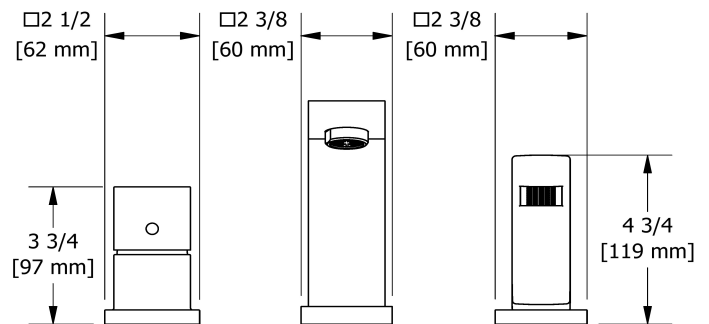

Sizes, models and finishes may differ from those presented.

Warranty

This **Riobel Inc.** product you have purchased carries a Limited Lifetime Warranty on the chrome, PVD finish, blacks and all working parts and is guaranteed from the initial purchase date against all manufacturing defects. All other finishes, including plastic components, are guaranteed for one year. All electric and/or electronic parts are covered by a 5-year limited warranty.

Customer Service

Ontario, West Canada : 888-287-5354 Quebec, Maritimes, United States : 866-473-8442