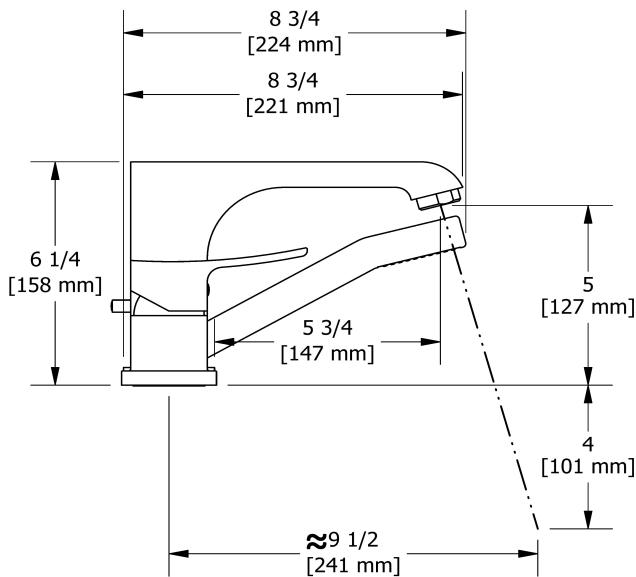

Sizes, models and finishes may differ from those presented.

Warranty

This **Riobel Inc.** product you have purchased carries a Limited Lifetime Warranty on the chrome, PVD finish, blacks and all working parts and is guaranteed from the initial purchase date against all manufacturing defects. All other finishes, including plastic components, are guaranteed for one year. All electric and/or electronic parts are covered by a 5-year limited warranty.

Customer Service

Ontario, West Canada : 888-287-5354 Quebec, Maritimes, United States : 866-473-8442