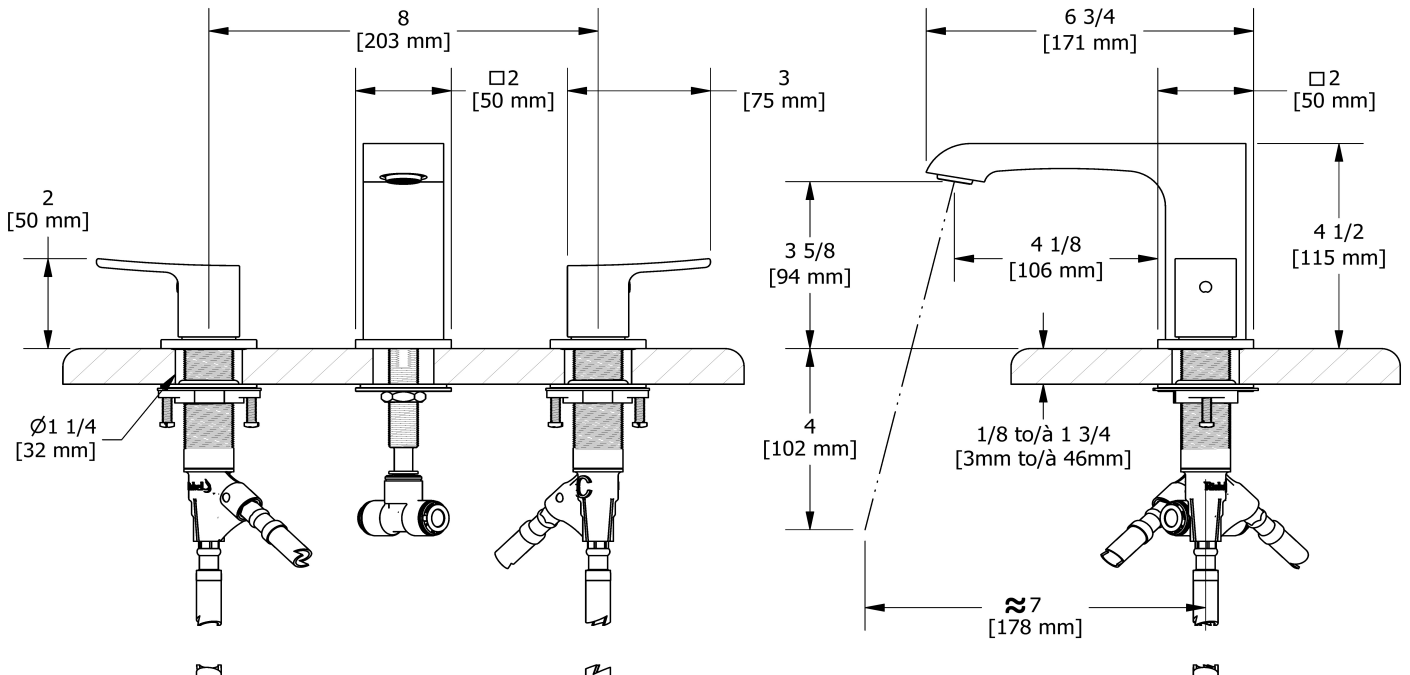

Certifications

- CSA B125.1
- NSF/ANSI standard 61 and 372
- ASME A112.18.1
- CMR248 Approval
- ADA