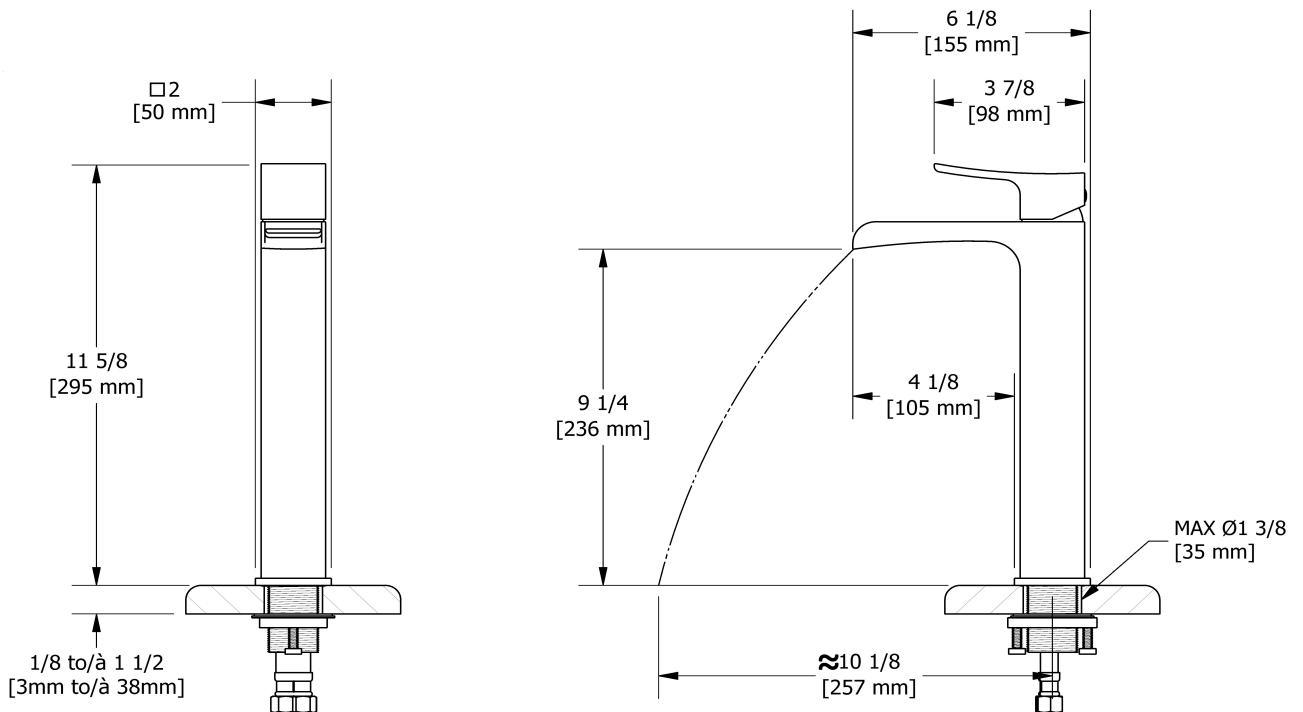

Certifications

- CSA B125.1
- NSF/ANSI standard 61 and 372
- ASME A112.18.1
- CMR248 Approval
- ADA