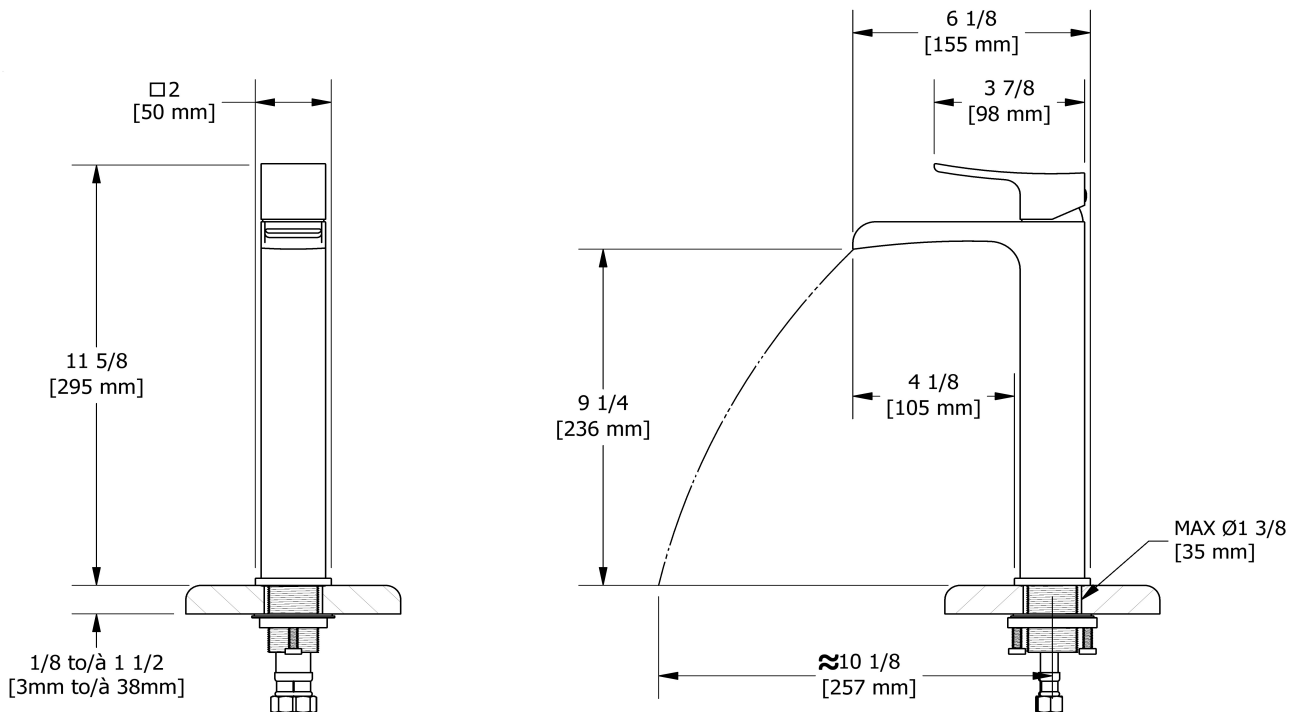

Certifications

- CSA B125.1
- NSF/ANSI standard 61 and 372
- ASME A112.18.1
- CMR248 Approval
- ADA