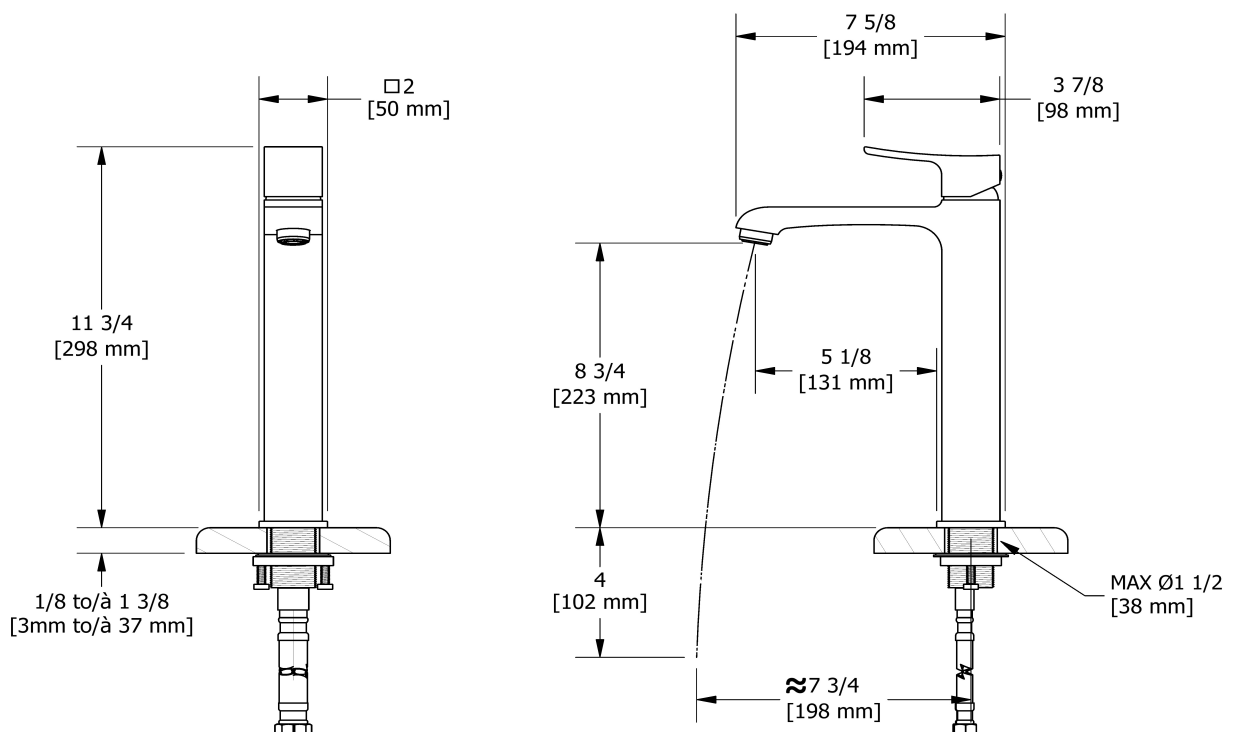

Certifications

- CSA B125.1
- NSF/ANSI standard 61 and 372
- ASME A112.18.1
- CMR248 Approval
- ADA