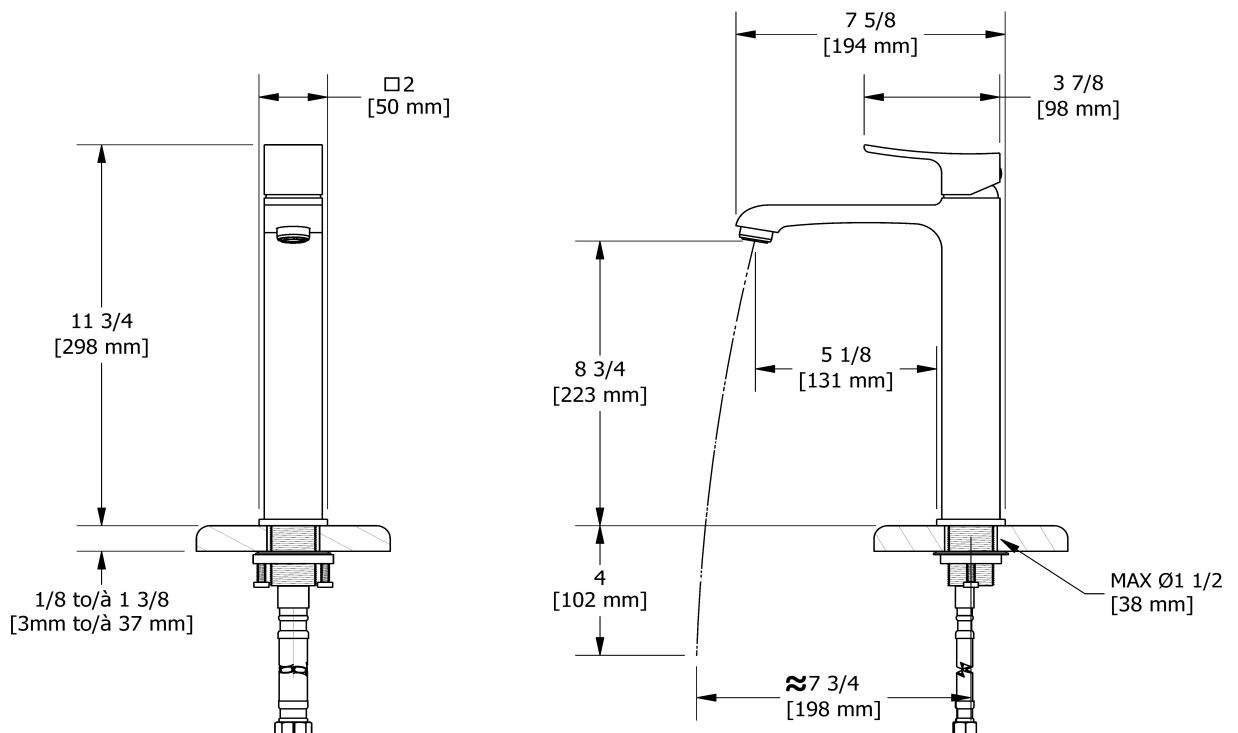

Certifications

- CSA B125.1
- NSF/ANSI standard 61 and 372
- ASME A112.18.1
- CMR248 Approval
- ADA