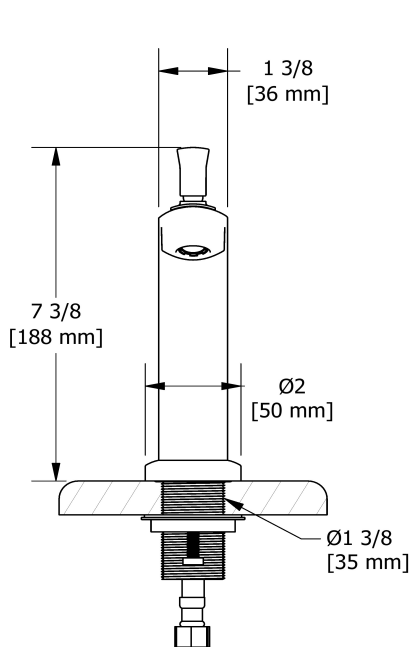

Sizes, models and finishes may differ from those presented.

Warranty

This **Riobel Inc.** product you have purchased carries a Limited Lifetime Warranty on the chrome, PVD finish, blacks and all working parts and is guaranteed from the initial purchase date against all manufacturing defects. All other finishes, including plastic components, are guaranteed for one year. All electric and/or electronic parts are covered by a 5-year limited warranty.

Customer Service

Ontario, West Canada : 888-287-5354 Quebec, Maritimes, United States : 866-473-8442