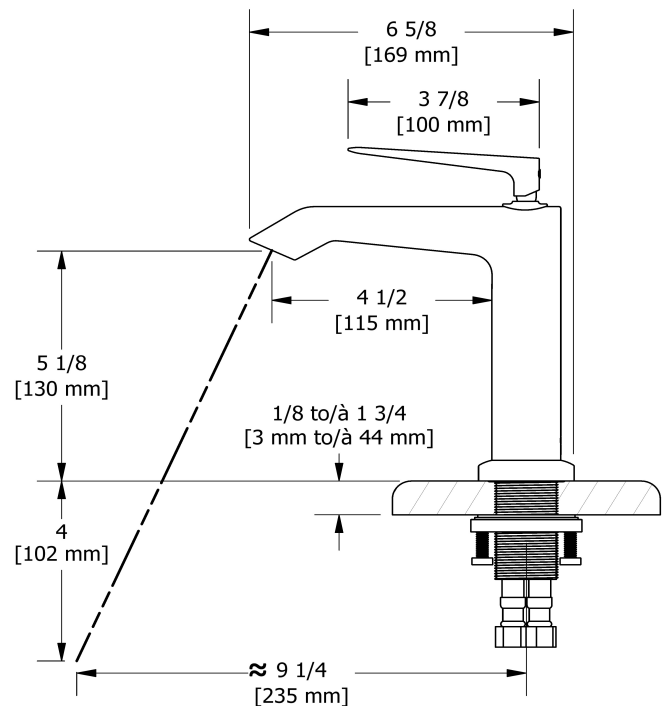

Sizes, models and finishes may differ from those presented.

Warranty

This **Riobel Inc.** product you have purchased carries a Limited Lifetime Warranty on the chrome, PVD finish, blacks and all working parts and is guaranteed from the initial purchase date against all manufacturing defects. All other finishes, including plastic components, are guaranteed for one year. All electric and/or electronic parts are covered by a 5-year limited warranty.

Customer Service

Ontario, West Canada : 888-287-5354 Quebec, Maritimes, United States : 866-473-8442