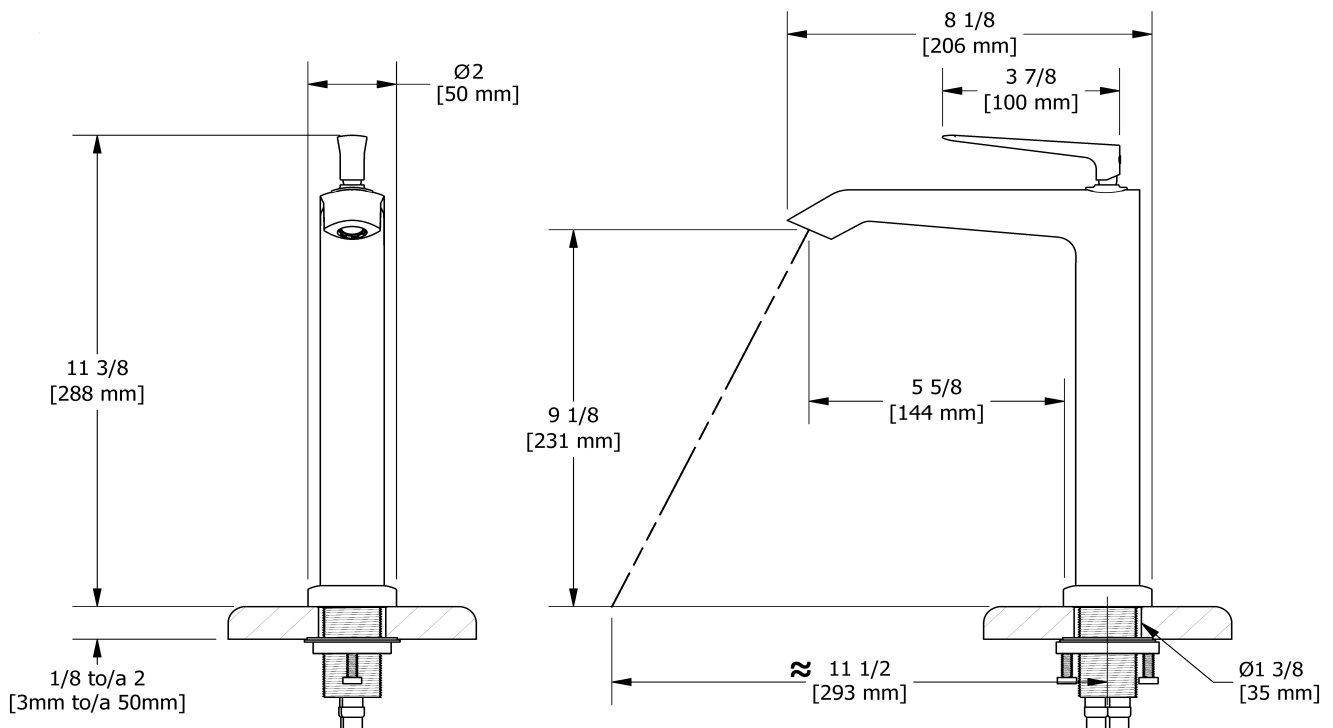

Sizes, models and finishes may differ from thoses presented.

Warranty

This **Riobel Inc.** product you have purchased carries a Limited Lifetime Warranty on the chrome, PVD finish, blacks and all working parts and is guaranteed from the initial purchase date against all manufacturing defects. All other finishes, including plastic components, are guaranteed for one year. All electric and/or electronic parts are covered by a 5-year limited warranty.

Customer Service

Ontario, West Canada : 888-287-5354 Quebec, Maritimes, United States : 866-473-8442