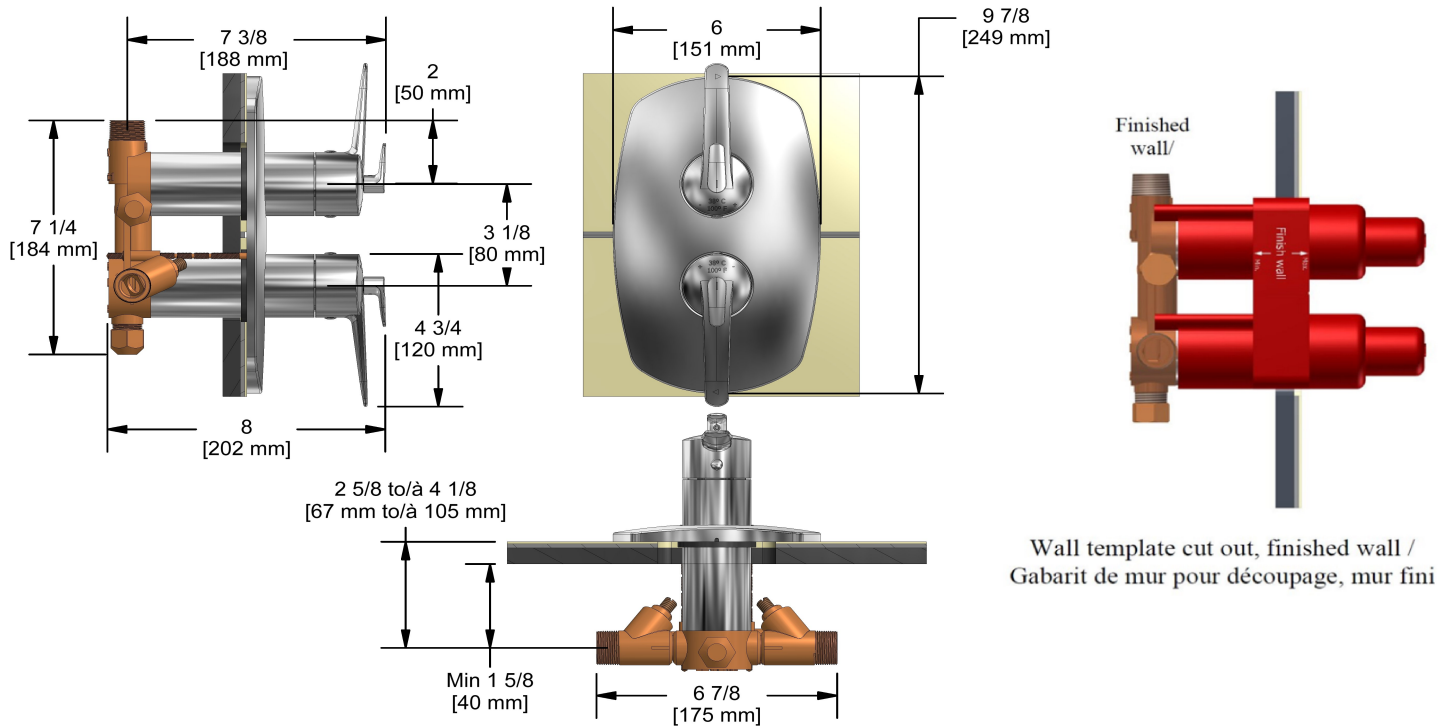

4-way Type T/P 3/4" coaxial complete valve

VY83

Specifications

Descriptions

- 4 outlets: two 1/2" outlets male NPT and two 3/4" outlets male NPT or 1/2" female NPT
- 2 thermo/pressure balance coaxial cartridges with check valves
- 2 integrated volume controls
- 2 different temperatures
- Service valves
- 3/4" inlet male NPT, dedicated main water supply required

Available colors

- C : Chrome

Available flows

- Type TP - For use with shower heads rated at 7L/min (1.8 gpm) or higher
- 76 L/min, 20 gpm (US) 60psi

Certifications

- CSA B125.1
- ASME A112.18.1
- ASSE 1016
- CMR248 Approval
- ADA