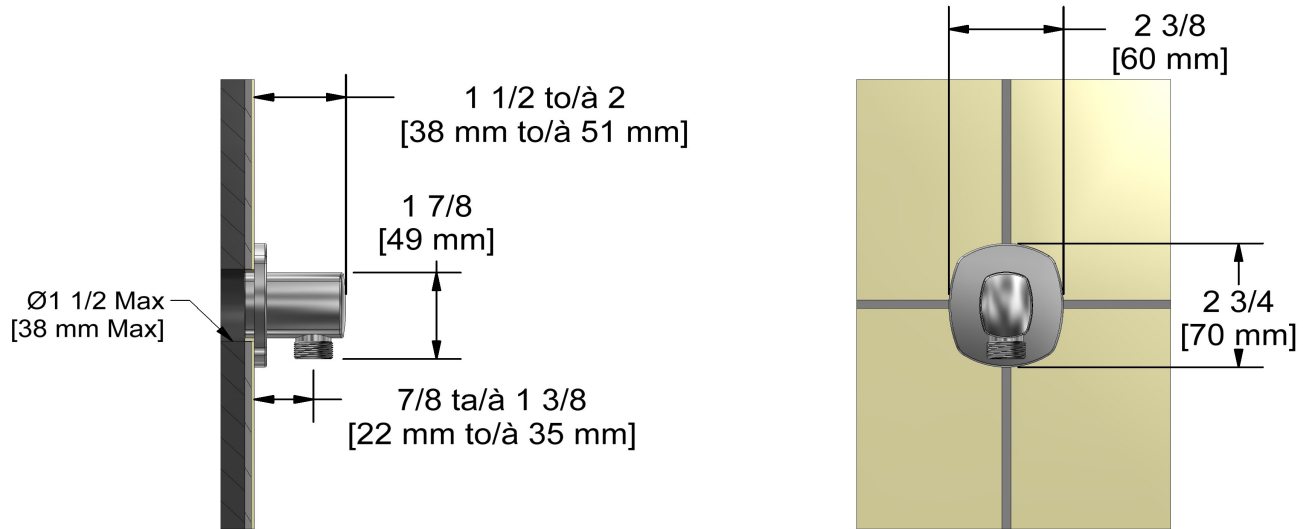

Sizes, models and finishes may differ from those presented.

Warranty

This **Riobel Inc.** product you have purchased carries a Limited Lifetime Warranty on the chrome, PVD finish, blacks and all working parts and is guaranteed from the initial purchase date against all manufacturing defects. All other finishes, including plastic components, are guaranteed for one year. All electric and/or electronic parts are covered by a 5-year limited warranty.

Customer Service

Ontario, West Canada : 888-287-5354 Quebec, Maritimes, United States : 866-473-8442

2020.06.12