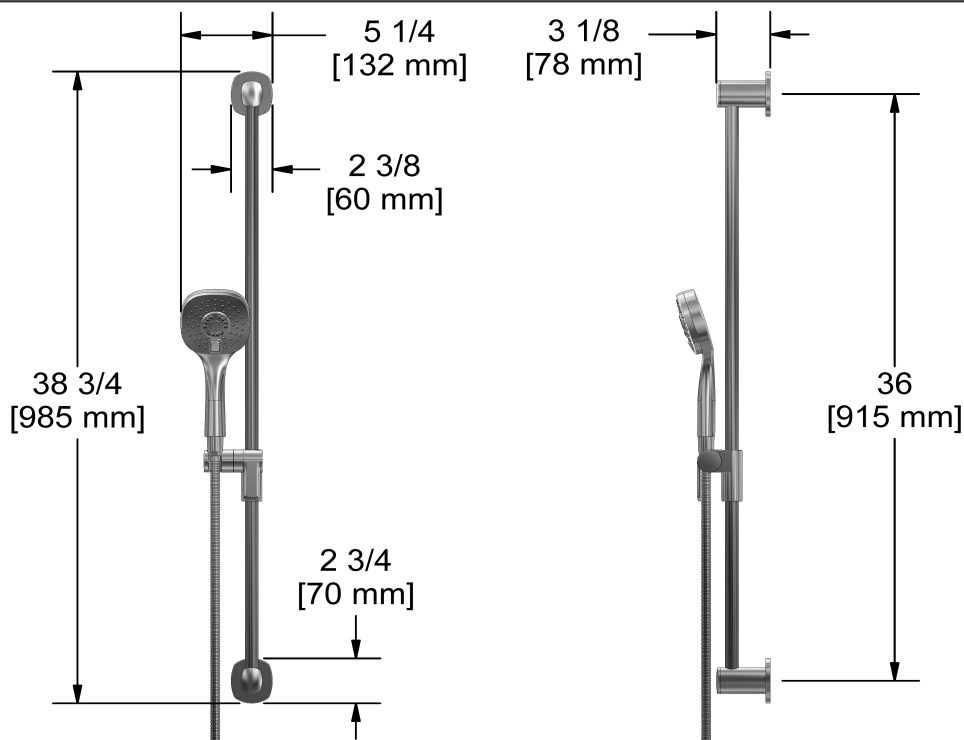

Certifications

- CSA B125.1
- ASME A112.18.1
- CMR248 Approval

cUPC®

Sizes, models and finishes may differ from those presented.

Warranty

This **Riobel Inc.** product you have purchased carries a Limited Lifetime Warranty on the chrome, PVD finish, blacks and all working parts and is guaranteed from the initial purchase date against all manufacturing defects. All other finishes, including plastic components, are guaranteed for one year. All electric and/or electronic parts are covered by a 5-year limited warranty.

Customer Service

Ontario, West Canada : 888-287-5354 Quebec, Maritimes, United States : 866-473-8442