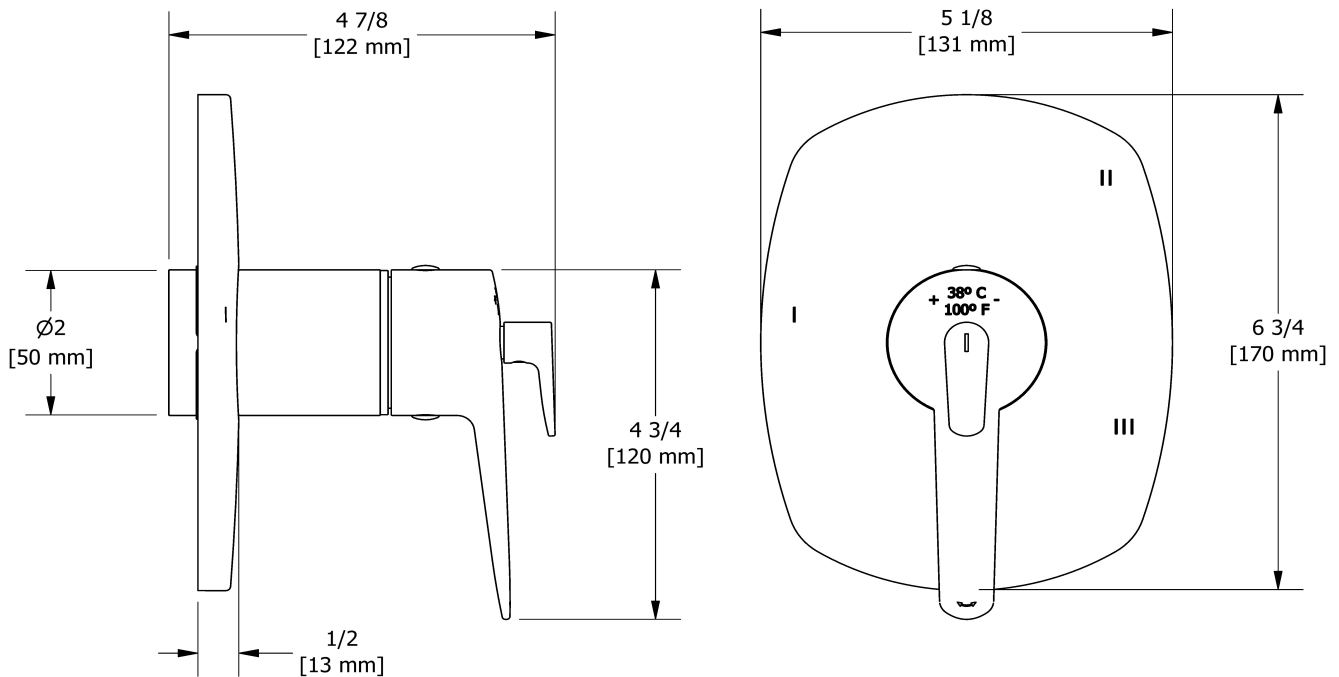

Sizes, models and finishes may differ from those presented.

Warranty

This **Riobel Inc.** product you have purchased carries a Limited Lifetime Warranty on the chrome, PVD finish, blacks and all working parts and is guaranteed from the initial purchase date against all manufacturing defects. All other finishes, including plastic components, are guaranteed for one year. All electric and/or electronic parts are covered by a 5-year limited warranty.

Customer Service

Ontario, West Canada : 888-287-5354 Quebec, Maritimes, United States : 866-473-8442

2020.06.12