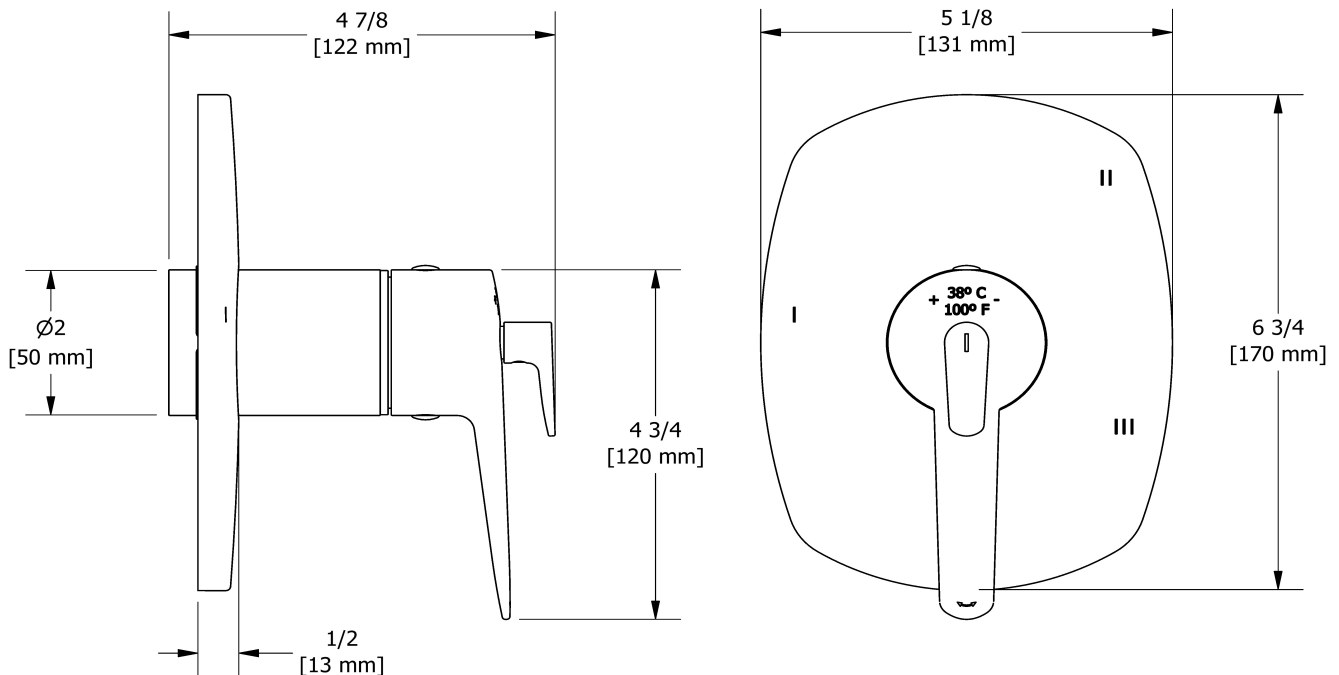

Sizes, models and finishes may differ from those presented.

Warranty

This **Riobel Inc.** product you have purchased carries a Limited Lifetime Warranty on the chrome, PVD finish, blacks and all working parts and is guaranteed from the initial purchase date against all manufacturing defects. All other finishes, including plastic components, are guaranteed for one year. All electric and/or electronic parts are covered by a 5-year limited warranty.

Customer Service

Ontario, West Canada : 888-287-5354 Quebec, Maritimes, United States : 866-473-8442

2020.06.12