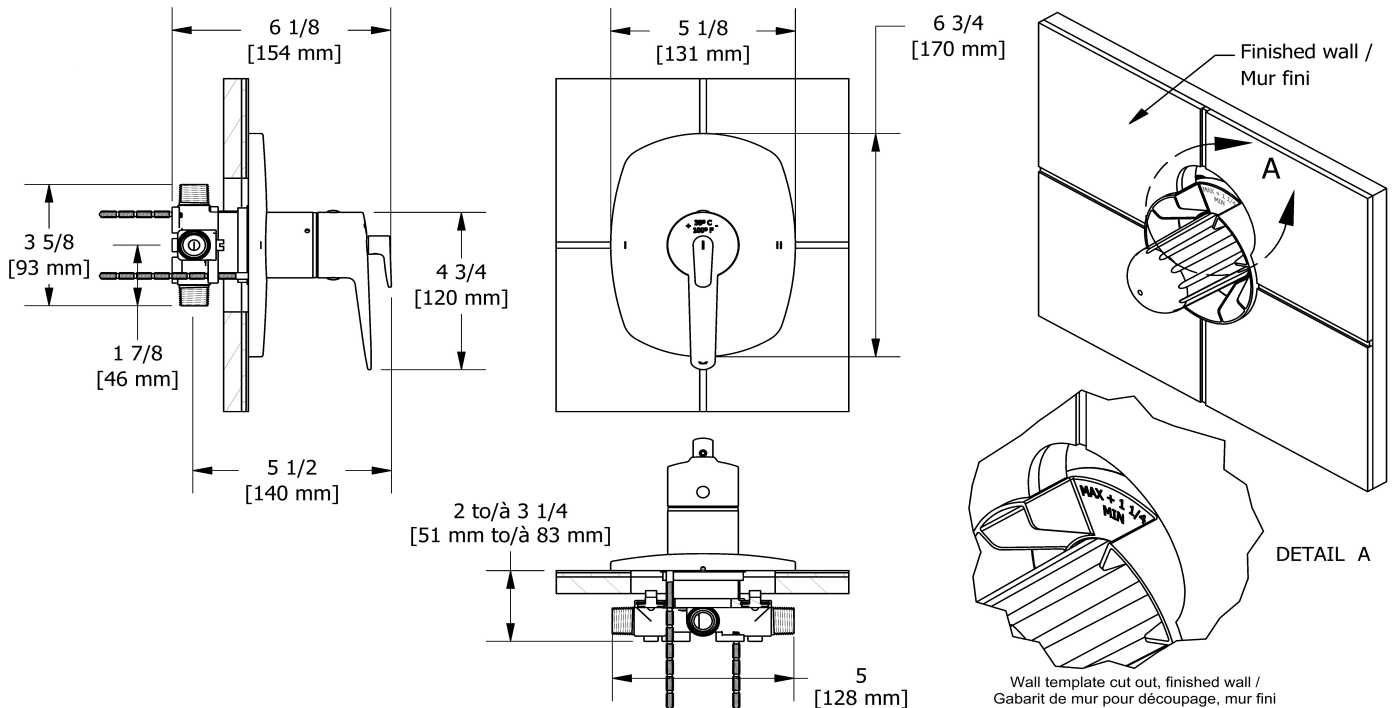

Sizes, models and finishes may differ from those presented.

Warranty

This **Riobel Inc.** product you have purchased carries a Limited Lifetime Warranty on the chrome, PVD finish, blacks and all working parts and is guaranteed from the initial purchase date against all manufacturing defects. All other finishes, including plastic components, are guaranteed for one year. All electric and/or electronic parts are covered by a 5-year limited warranty.

Customer Service

Ontario, West Canada : 888-287-5354 Quebec, Maritimes, United States : 866-473-8442