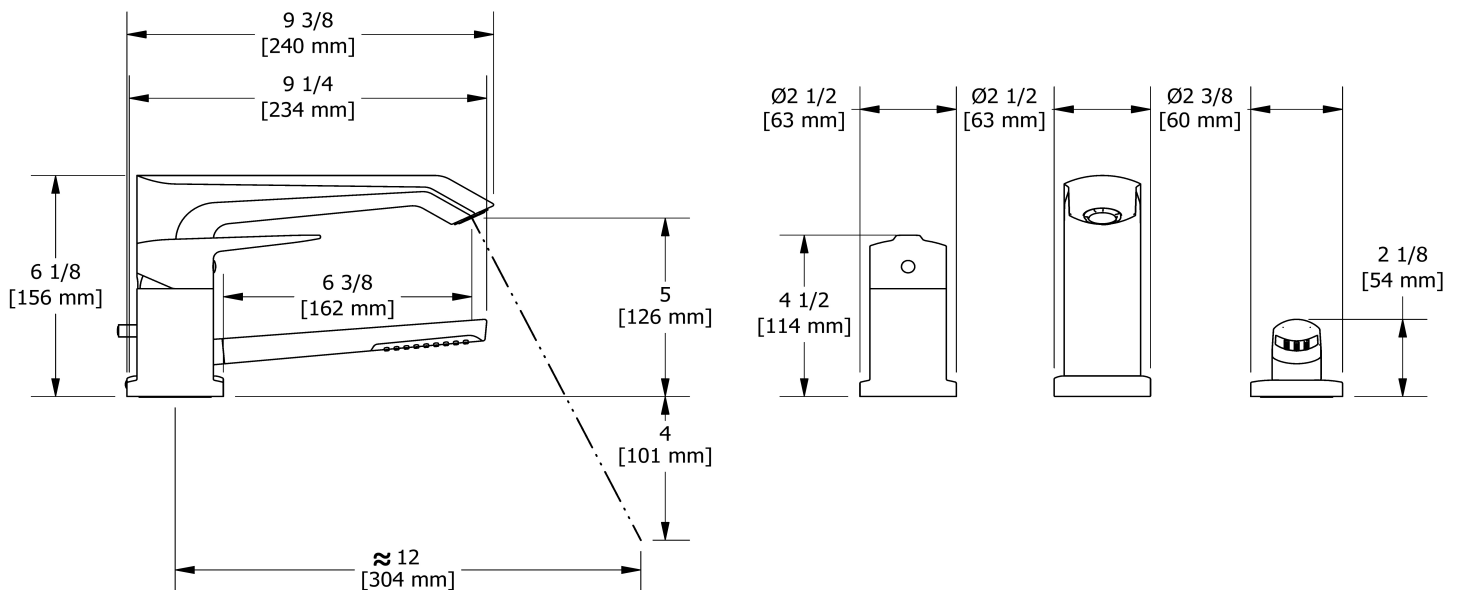

Sizes, models and finishes may differ from those presented.

Warranty

This **Riobel Inc.** product you have purchased carries a Limited Lifetime Warranty on the chrome, PVD finish, blacks and all working parts and is guaranteed from the initial purchase date against all manufacturing defects. All other finishes, including plastic components, are guaranteed for one year. All electric and/or electronic parts are covered by a 5-year limited warranty.

Customer Service

Ontario, West Canada : 888-287-5354 Quebec, Maritimes, United States : 866-473-8442